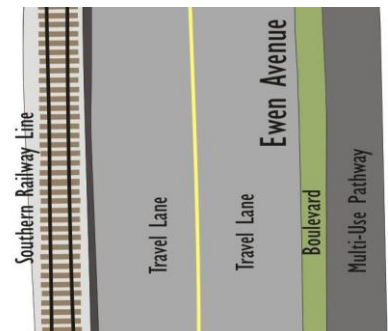

# Ewen Avenue Proposed Streetscape

## Ewen Avenue - Boundary Road to Howes Street

## Ewen Avenue – Howes Street to Boyd Street / Derwent Way

## Ewen Avenue – Boyd Street / Derwent Way to Furness Street

Fewer driveways along this section of Ewen Avenue allows for a wide off-road multi-use trail

**Note: Bus bays will be provided for transit stops along Ewen Avenue**