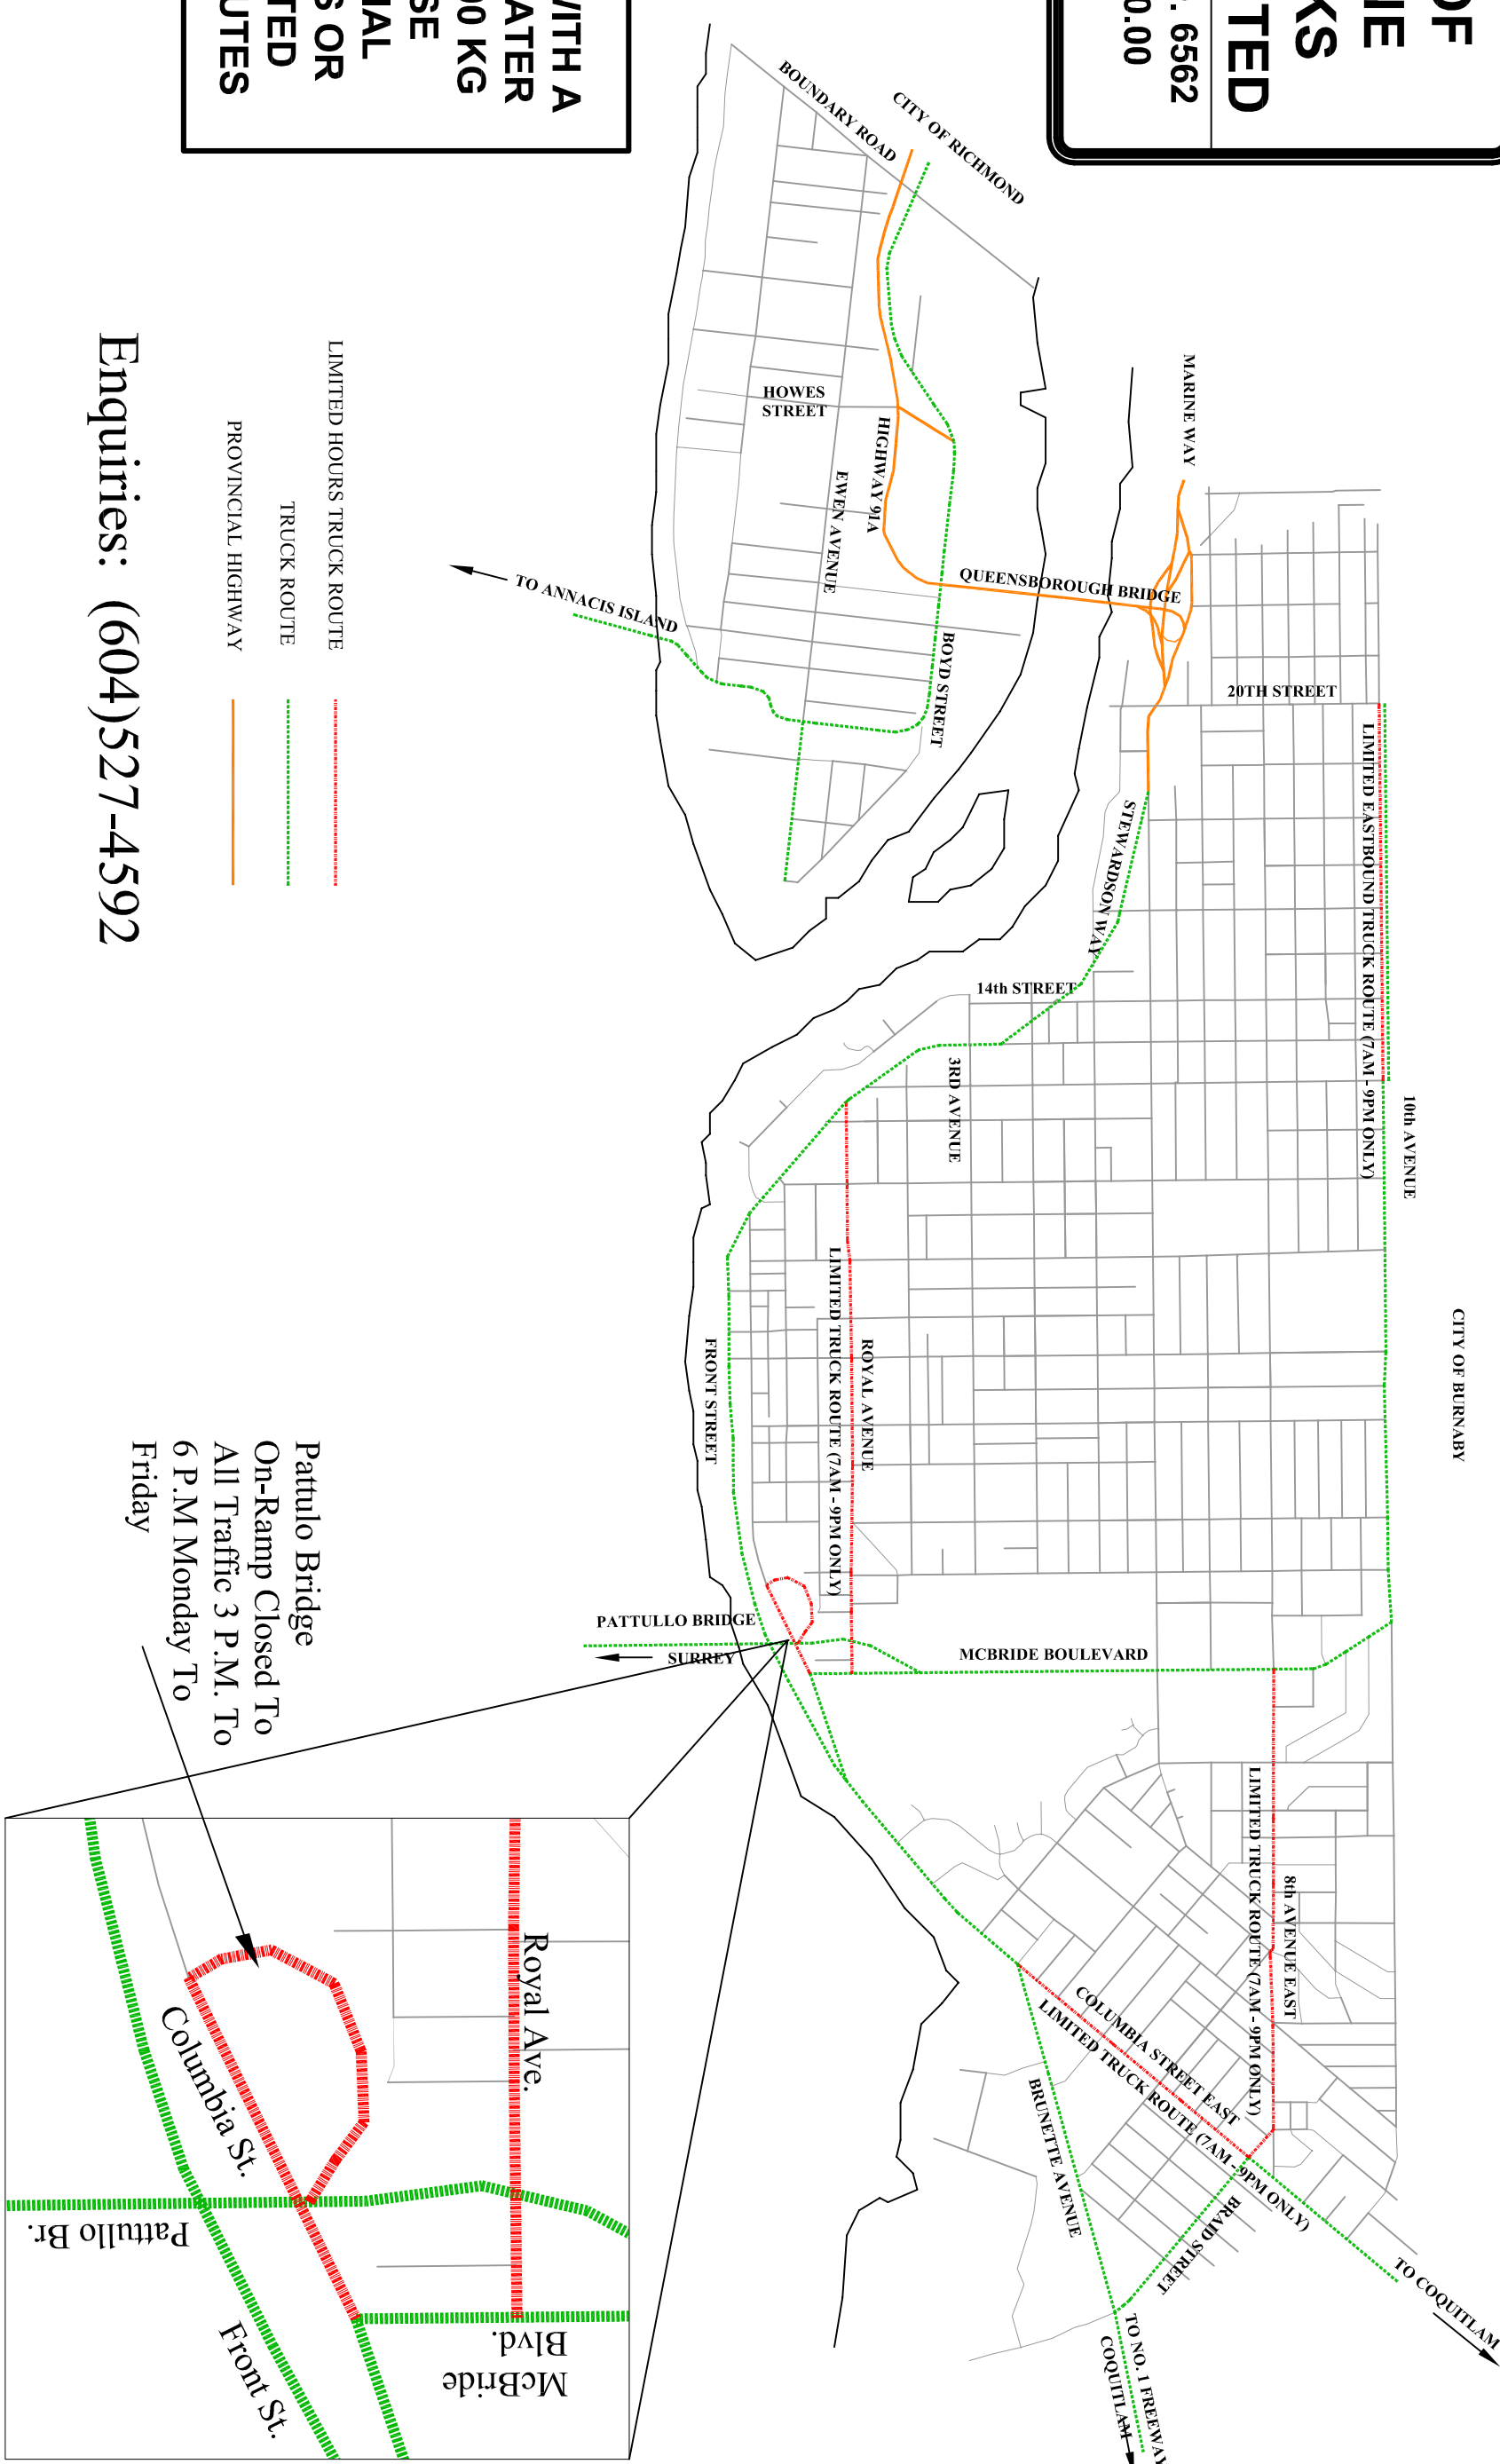

# USE OF ENGINE BREAKS PROHIBITED

BYLAW NO. 6562  
FINE \$200.00

VEHICLES WITH A  
G.V.W. GREATER  
THAN 13 600 KG  
MUST USE  
PROVINCIAL  
HIGHWAYS OR  
DESIGNATED  
TRUCK ROUTES

Enquiries: (604)527-4592

Pattullo Bridge  
On-Ramp Closed To  
All Traffic 3 P.M. To  
6 P.M Monday To  
Friday