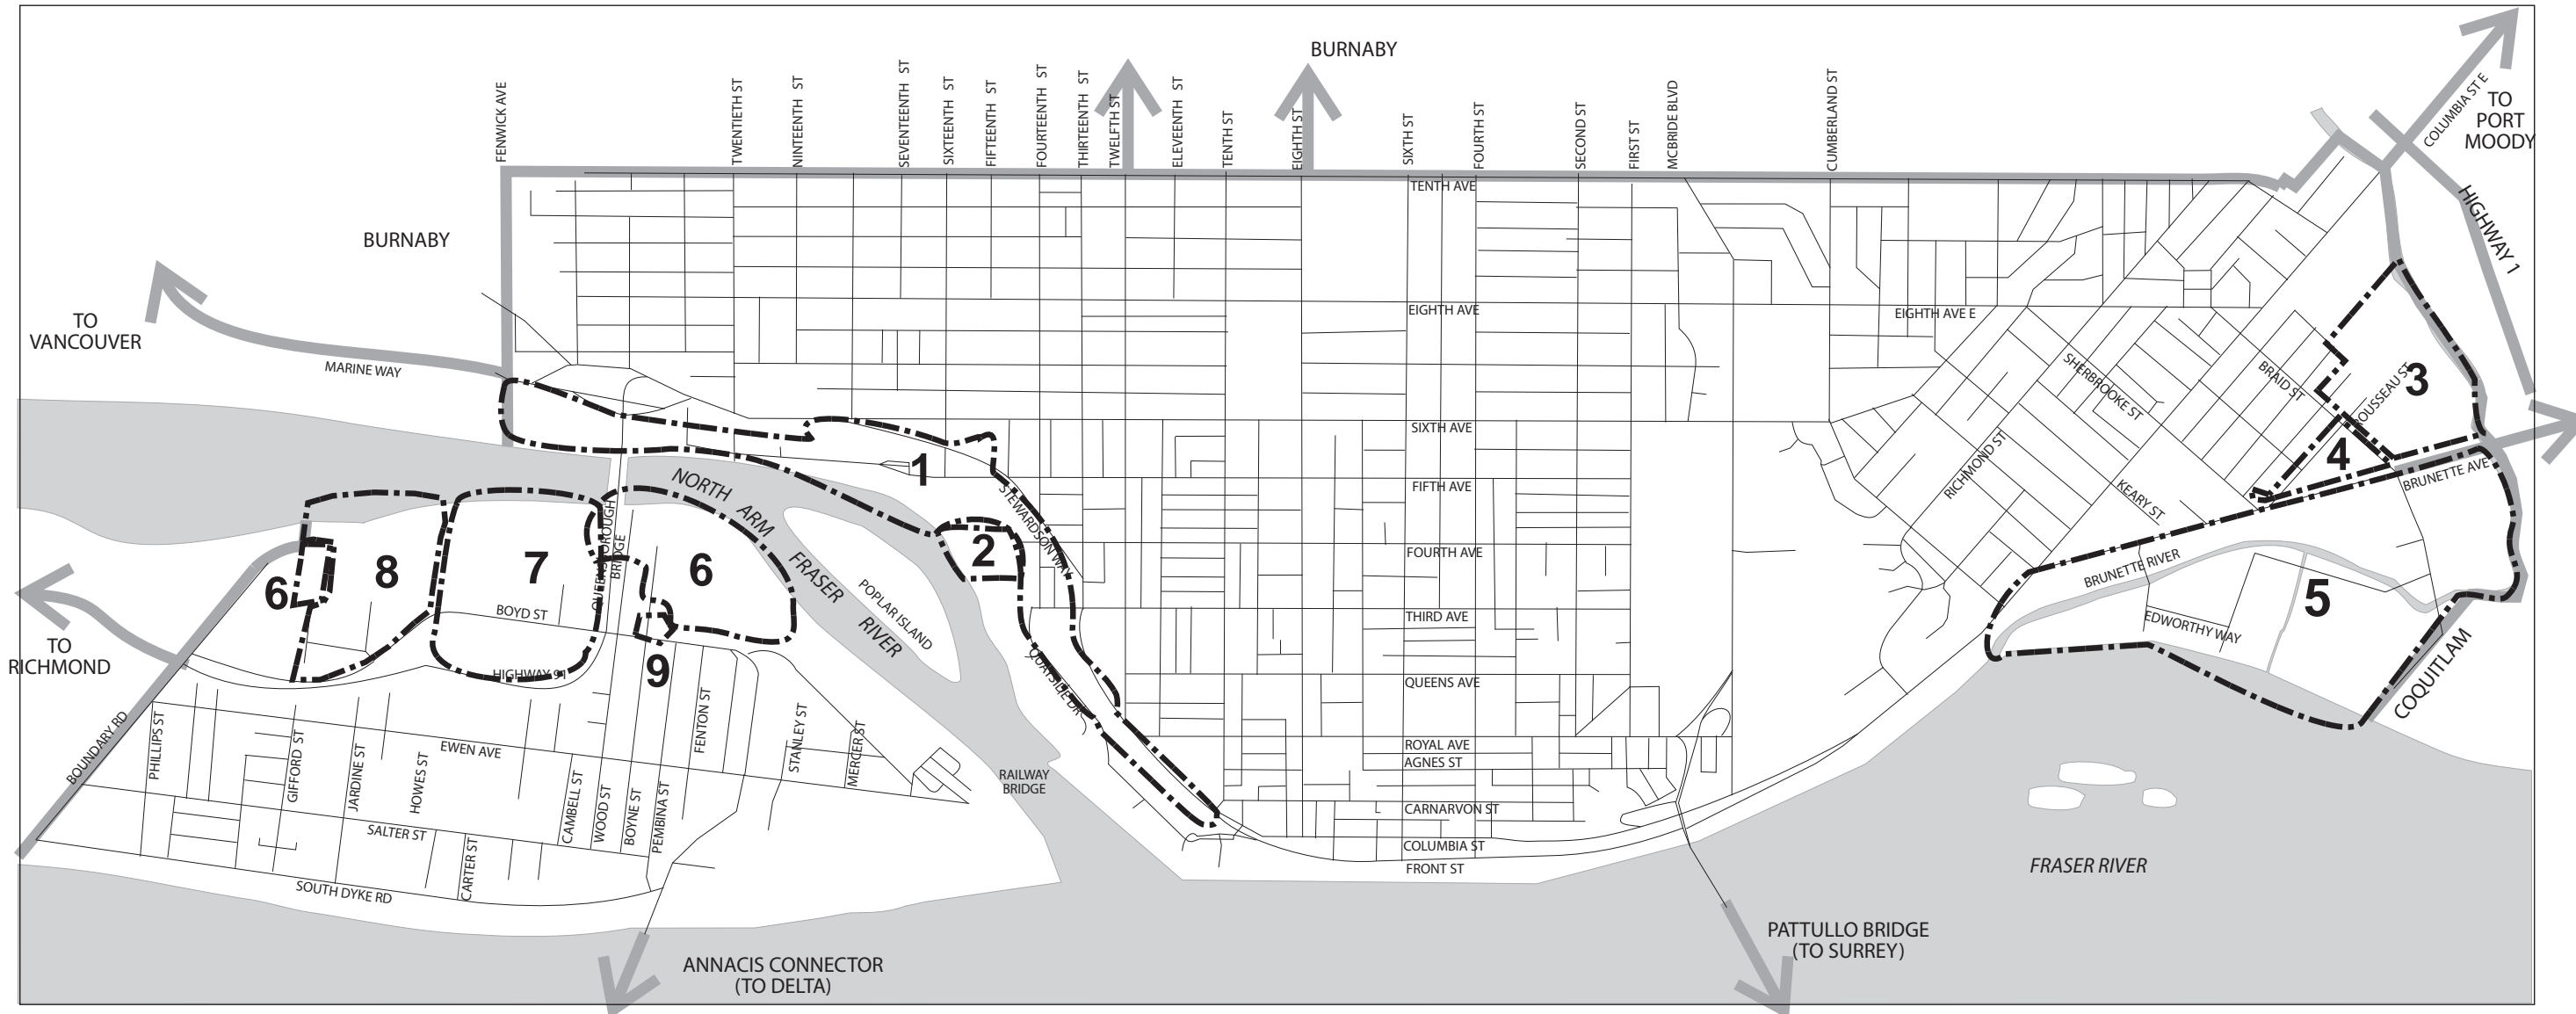

MAP D4 Industrial / Business Park Development Permit Areas

- 1 North Arm North Foreshore
- 2 Doman (North Arm North #2)
- 3 Brunette Industrial/ Business Park
- 4 Brunette Avenue
- 5 Brunette Creek Corridor
- 6 Queensborough Industrial
- 7 Queensborough Business Park at Boyd Street (Queensborough #5)
- 8 Queensborough Industrial Park (Queensborough #10)
- 9 Queensborough Light Industrial (Queensborough #11)