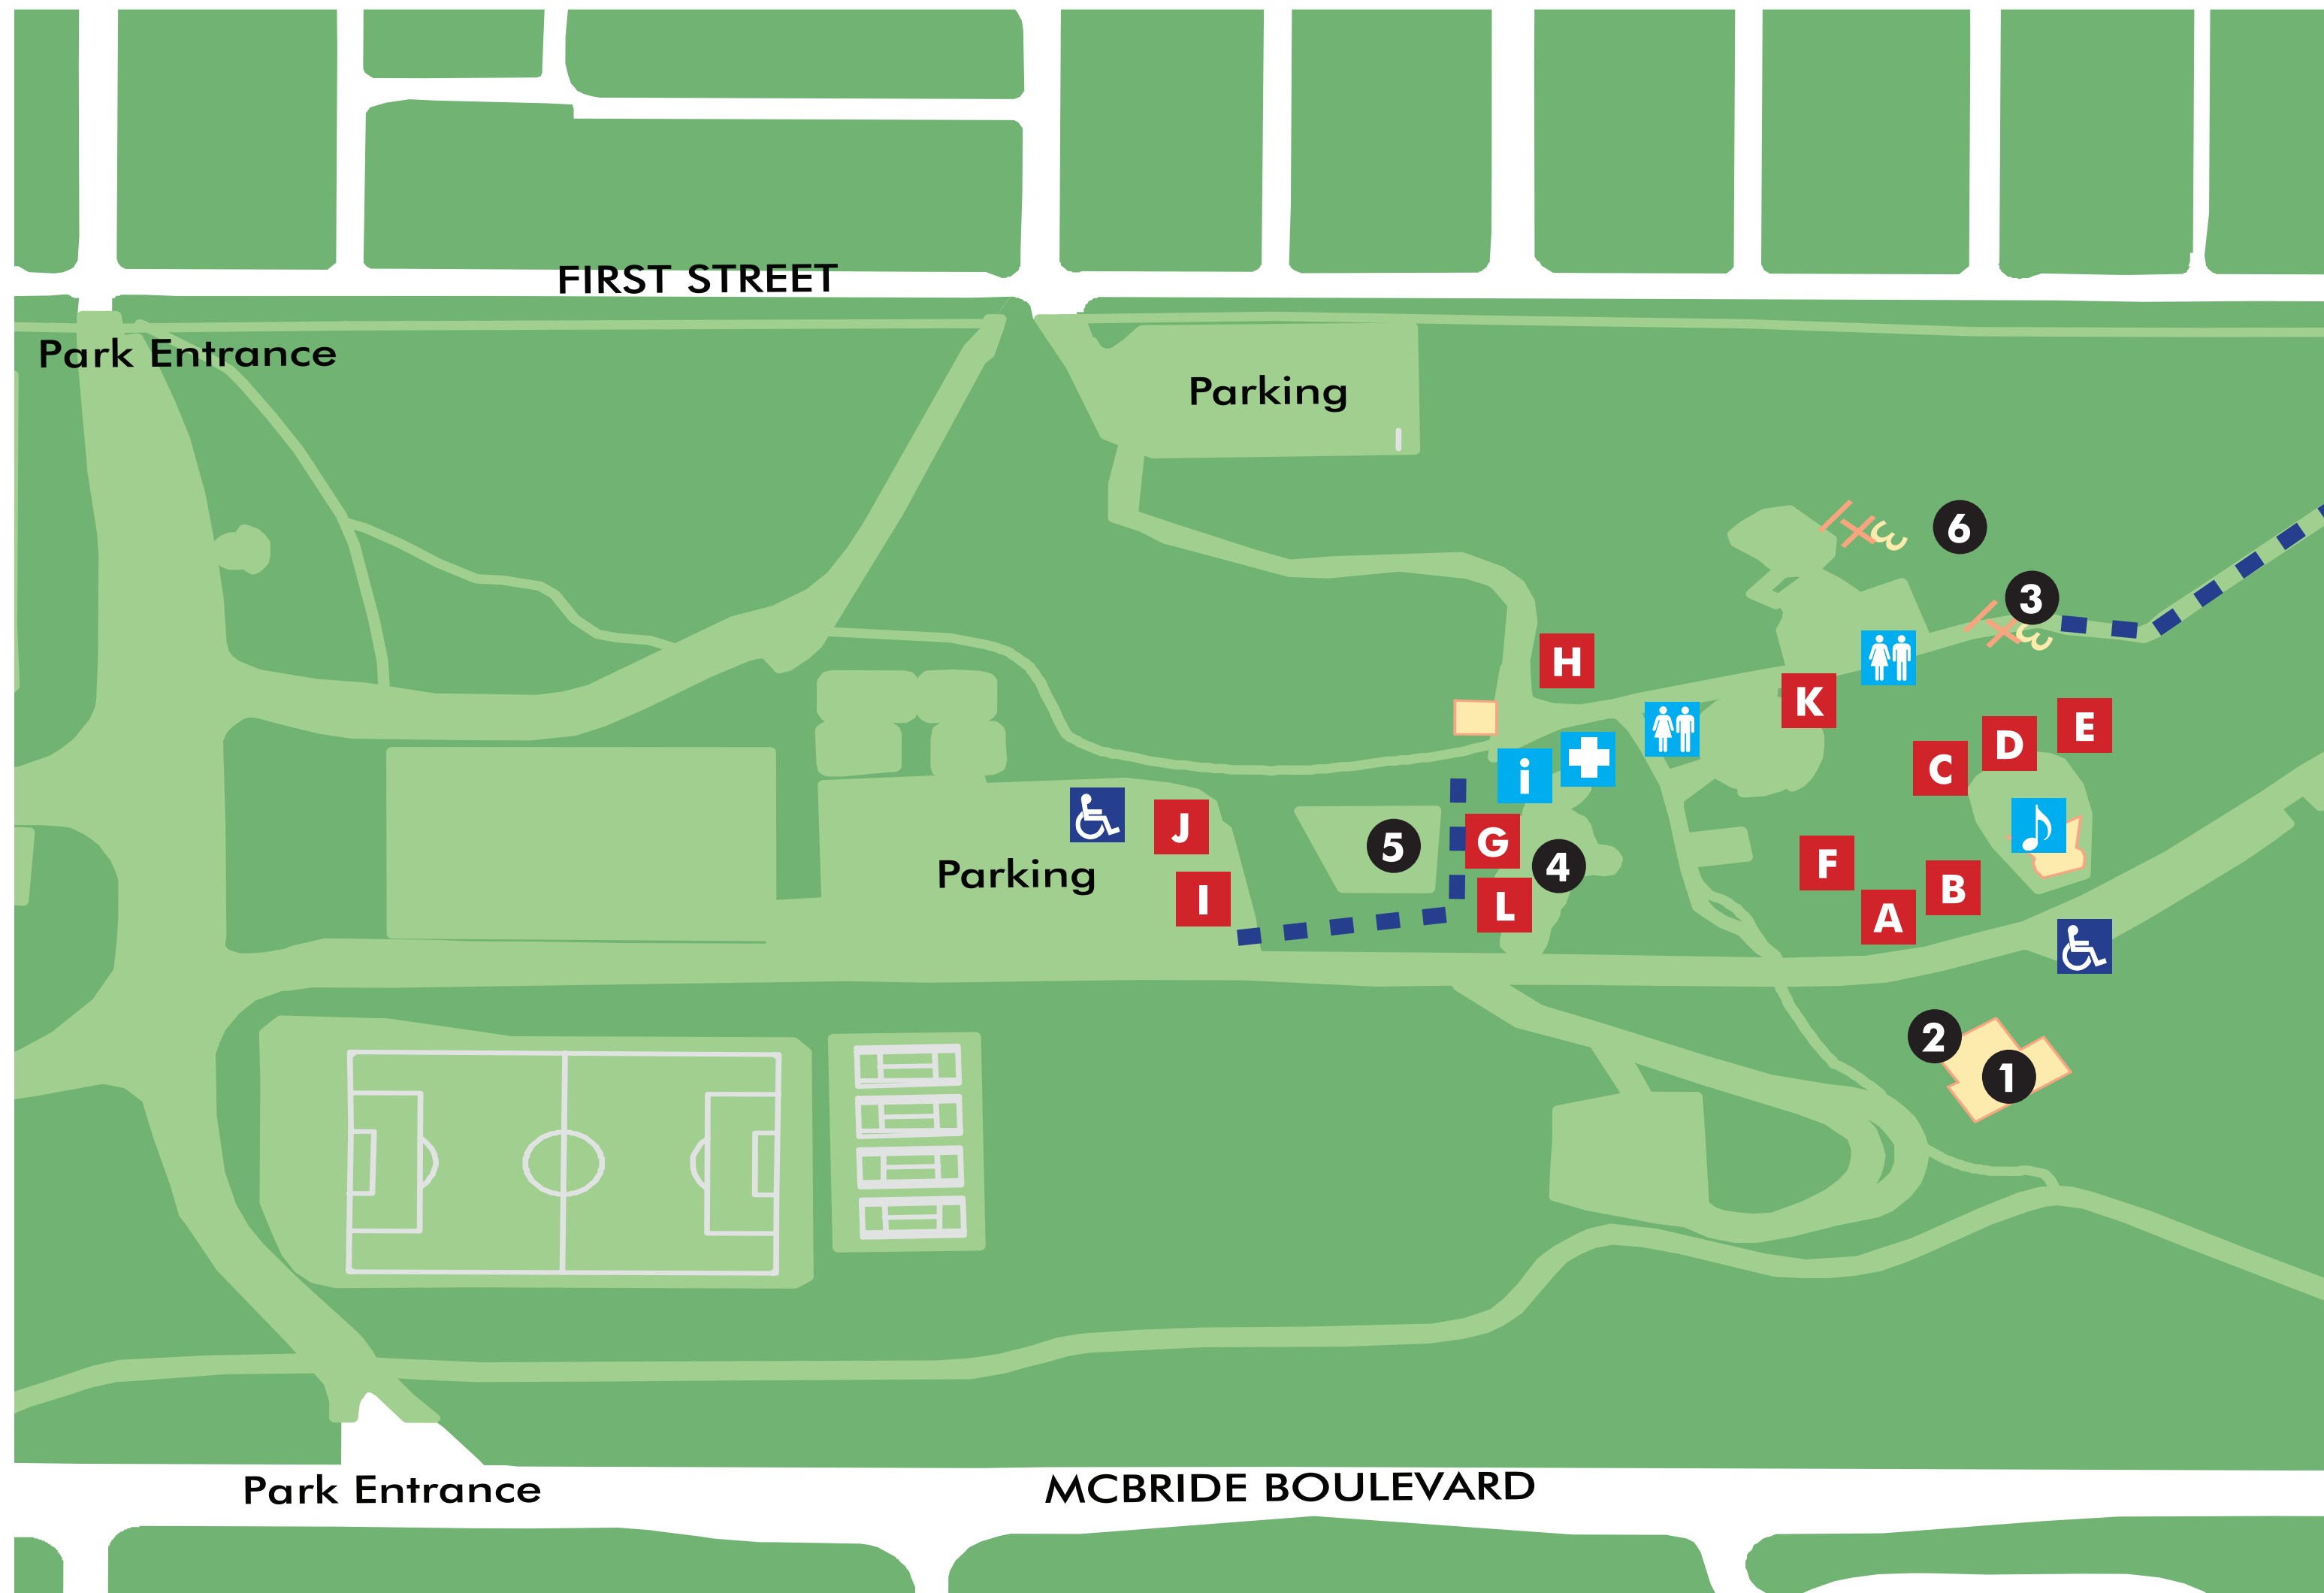

# 2019 Easter in Queen's Park

- 1** Centennial Lodge
- 2** New Westminster Arts Council Gallery (open 11:00 am - 5:00 pm)
- 3** Picnic Shelter - Cotton Candy, Popcorn, BBQ
- 4** Spray Park
- 5** Queen's Park Farm
- 6** Photo with Easter Bunnies
- Bandshell - Live Entertainment
- Washrooms
- First Aid
- Info Booth
- Accessible Parking
- Wheelchair Access Route
- A** Crafts by N.W. Family Place
- B** ArtsToGo Workshop by Crafts by N.W. Arts Council
- C** Crafts by C.N.W. Police
- D** Crafts by C.N.W. Museum & Archives
- E** Face Painting by Jobs Daughters
- F** Face Painting by Bunkie
- G** New West Grand Prix
- H** Egg-Stravaganza Activities
- I** C.N.W. Fire Department
- J** C.N.W. Electrical Department
- K** C.N.W. Recycling, Aquatics Centre and Sportsplex Public Consultations
- L** Musical Petting Zoo by Music Box - New Westminster's Music Academy