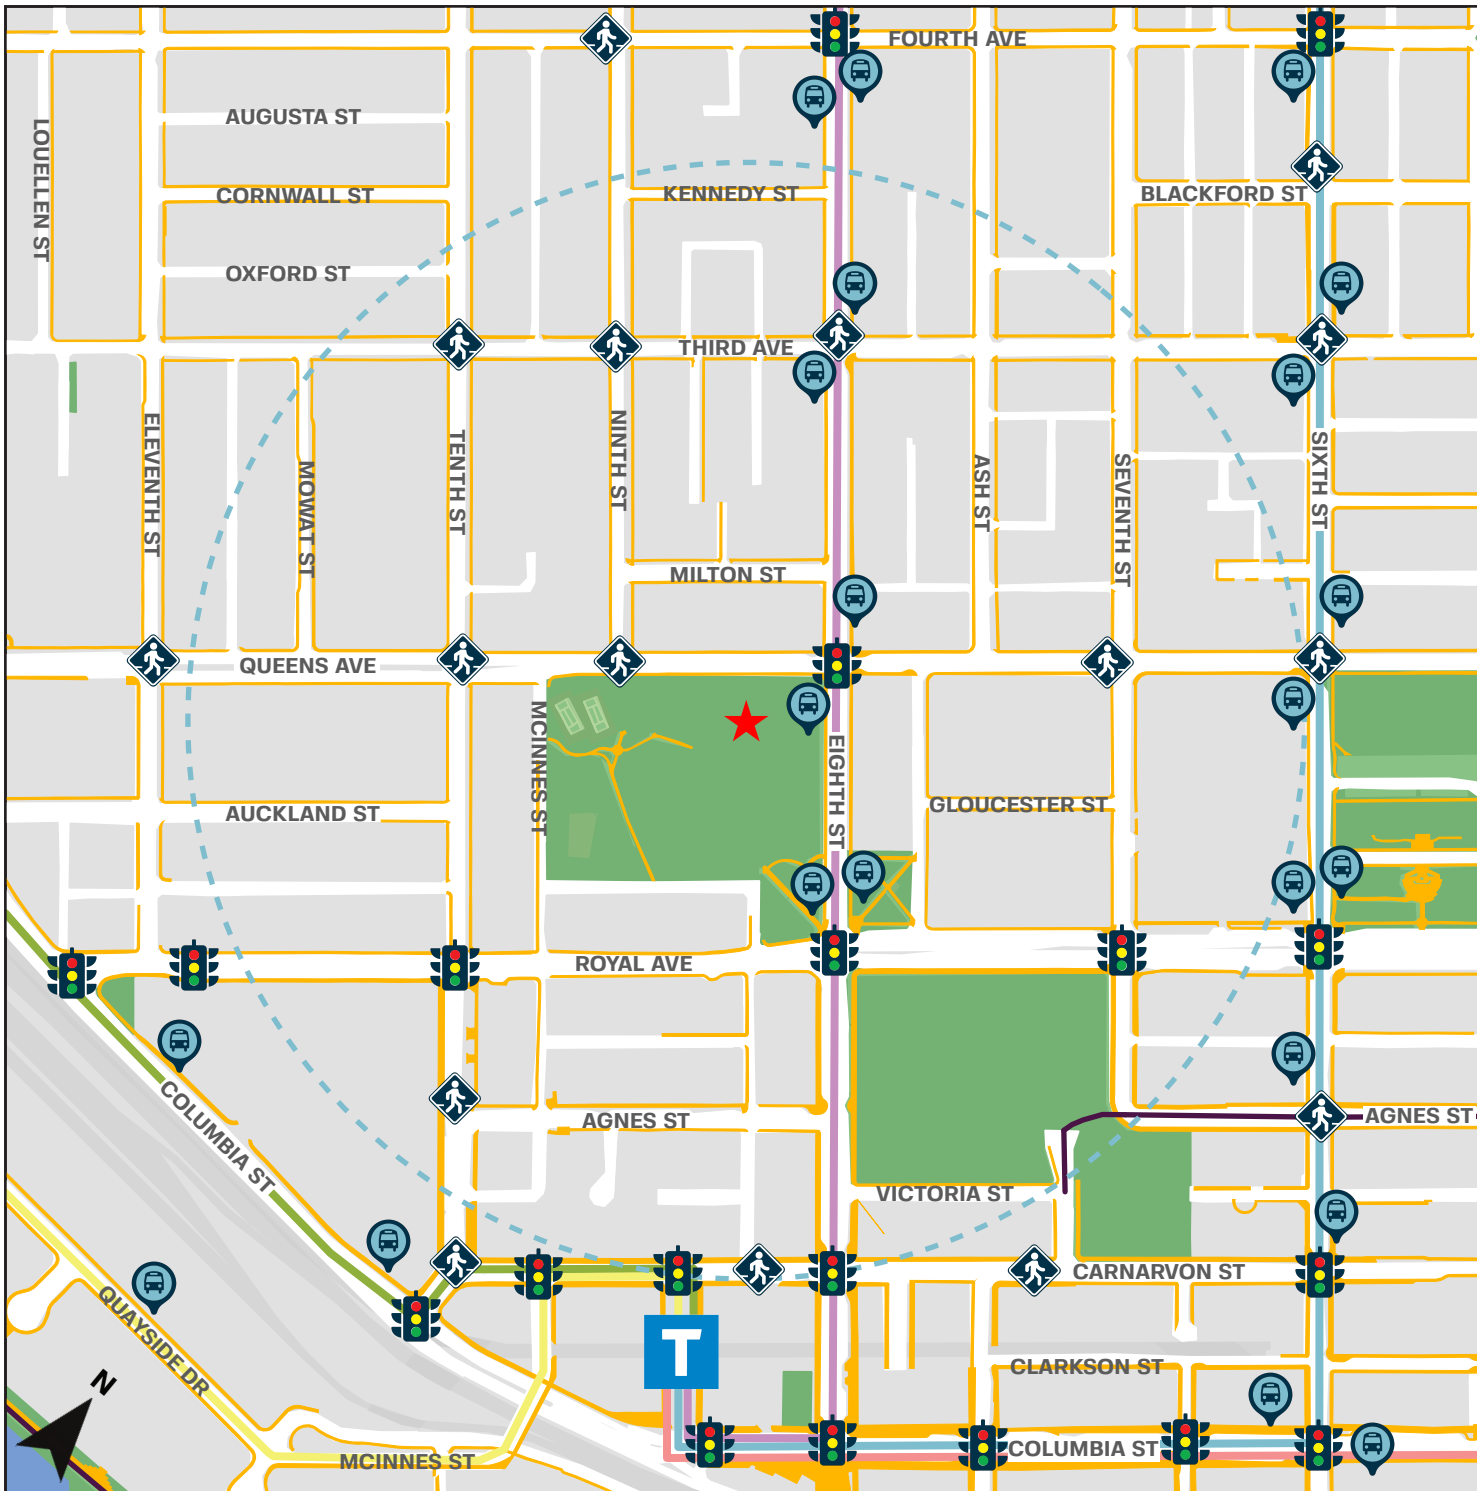

Travel Routes to

Fraser River Middle School

800 Queens Ave

★ Fraser River Middle School

🚶 Marked Crosswalk

🚌 Bus Stop

🚦 Traffic Light

T SkyTrain Station

— Sidewalk / Path

--- 5 Minute Walk Radius (400m)

— Protected Bicycle Lane / Path

Bus Routes