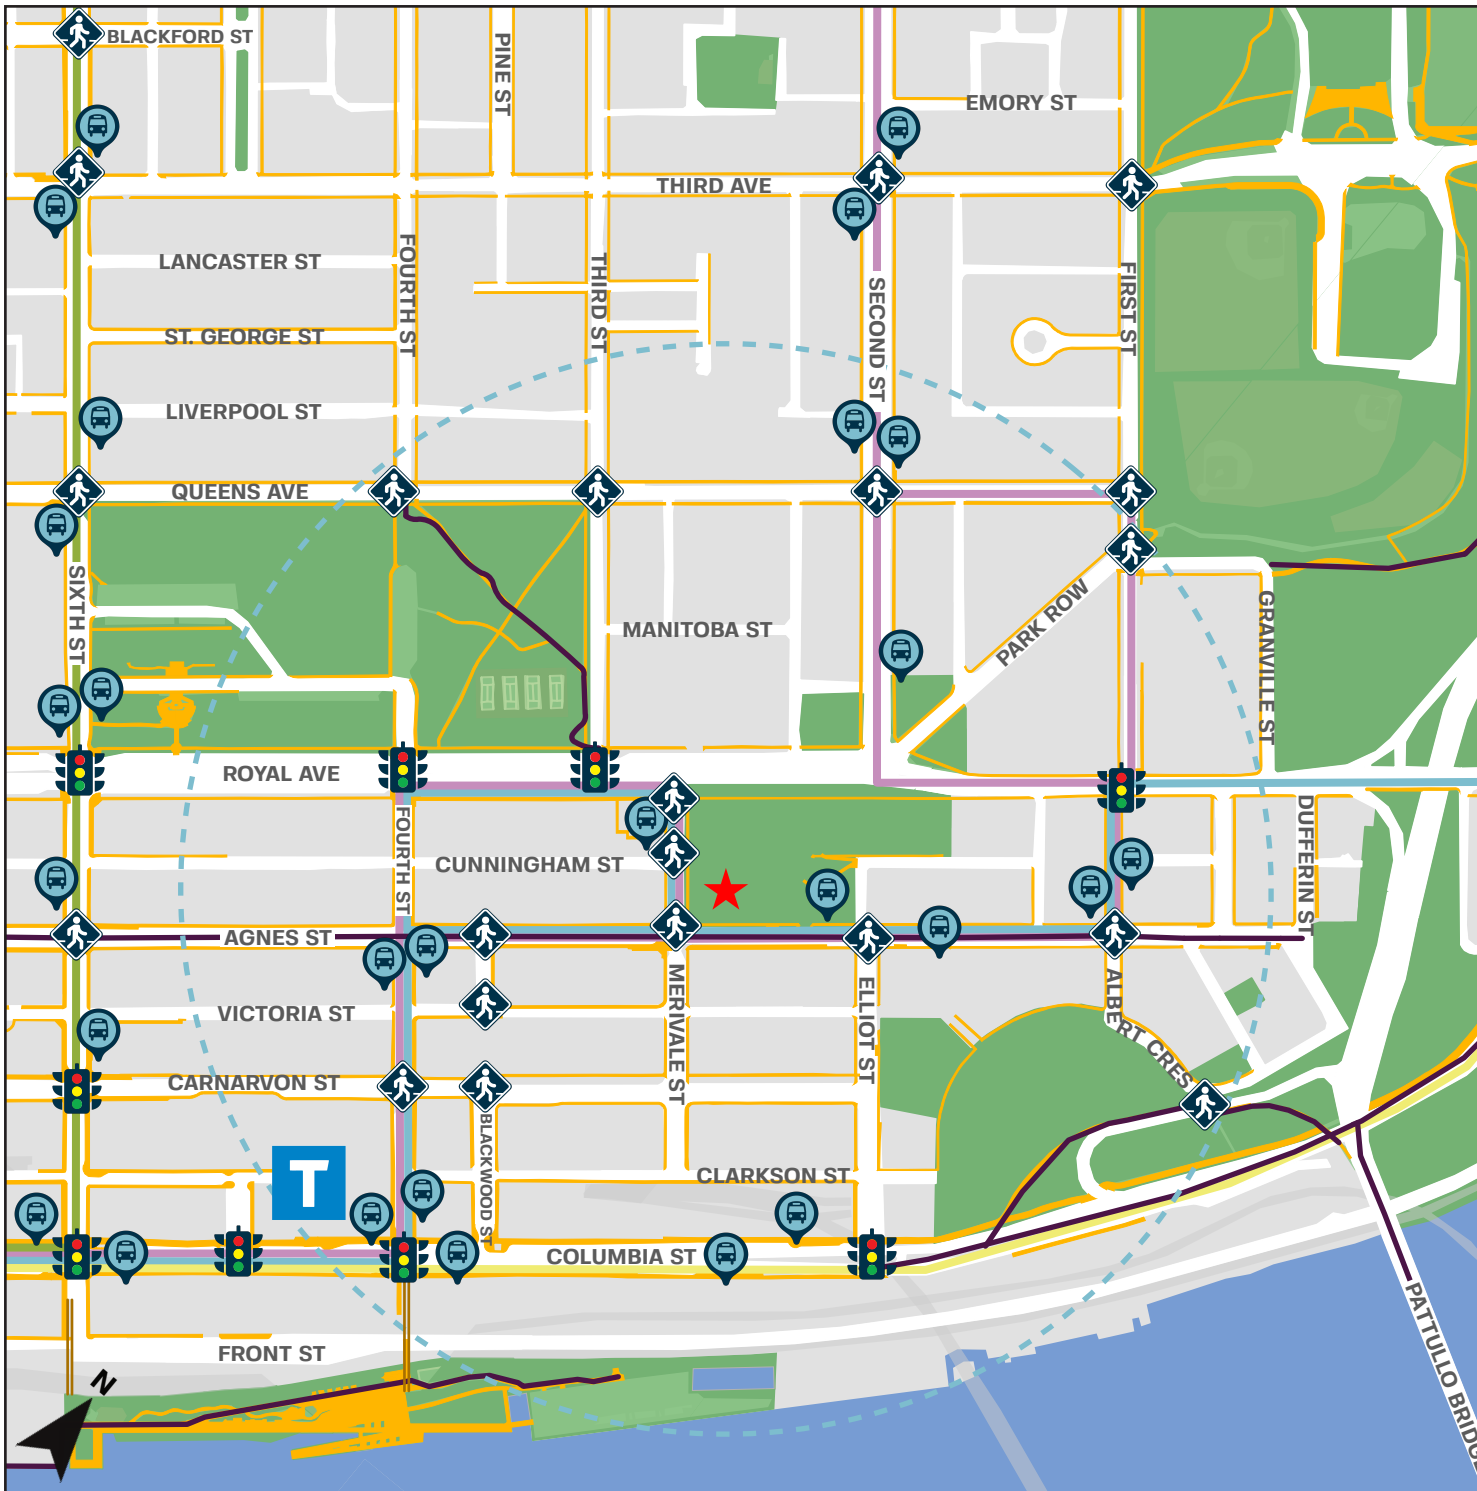

Travel Routes to

École Qayqayt Elementary School

85 Merivale St

- ★ École Qayqayt Elementary School
- 🚶 Pedestrian Crosswalk
- 🚌 Bus Stop
- 🚦 Traffic Light
- T SkyTrain Station
- 🛤 Sidewalk / Path
- 🛤 Pedestrian Overpass
- 5 Minute Walk Radius (400m)
- 🚲 Protected Bicycle Lane / Path

Bus Routes

- 105
- 102
- 106
- 109