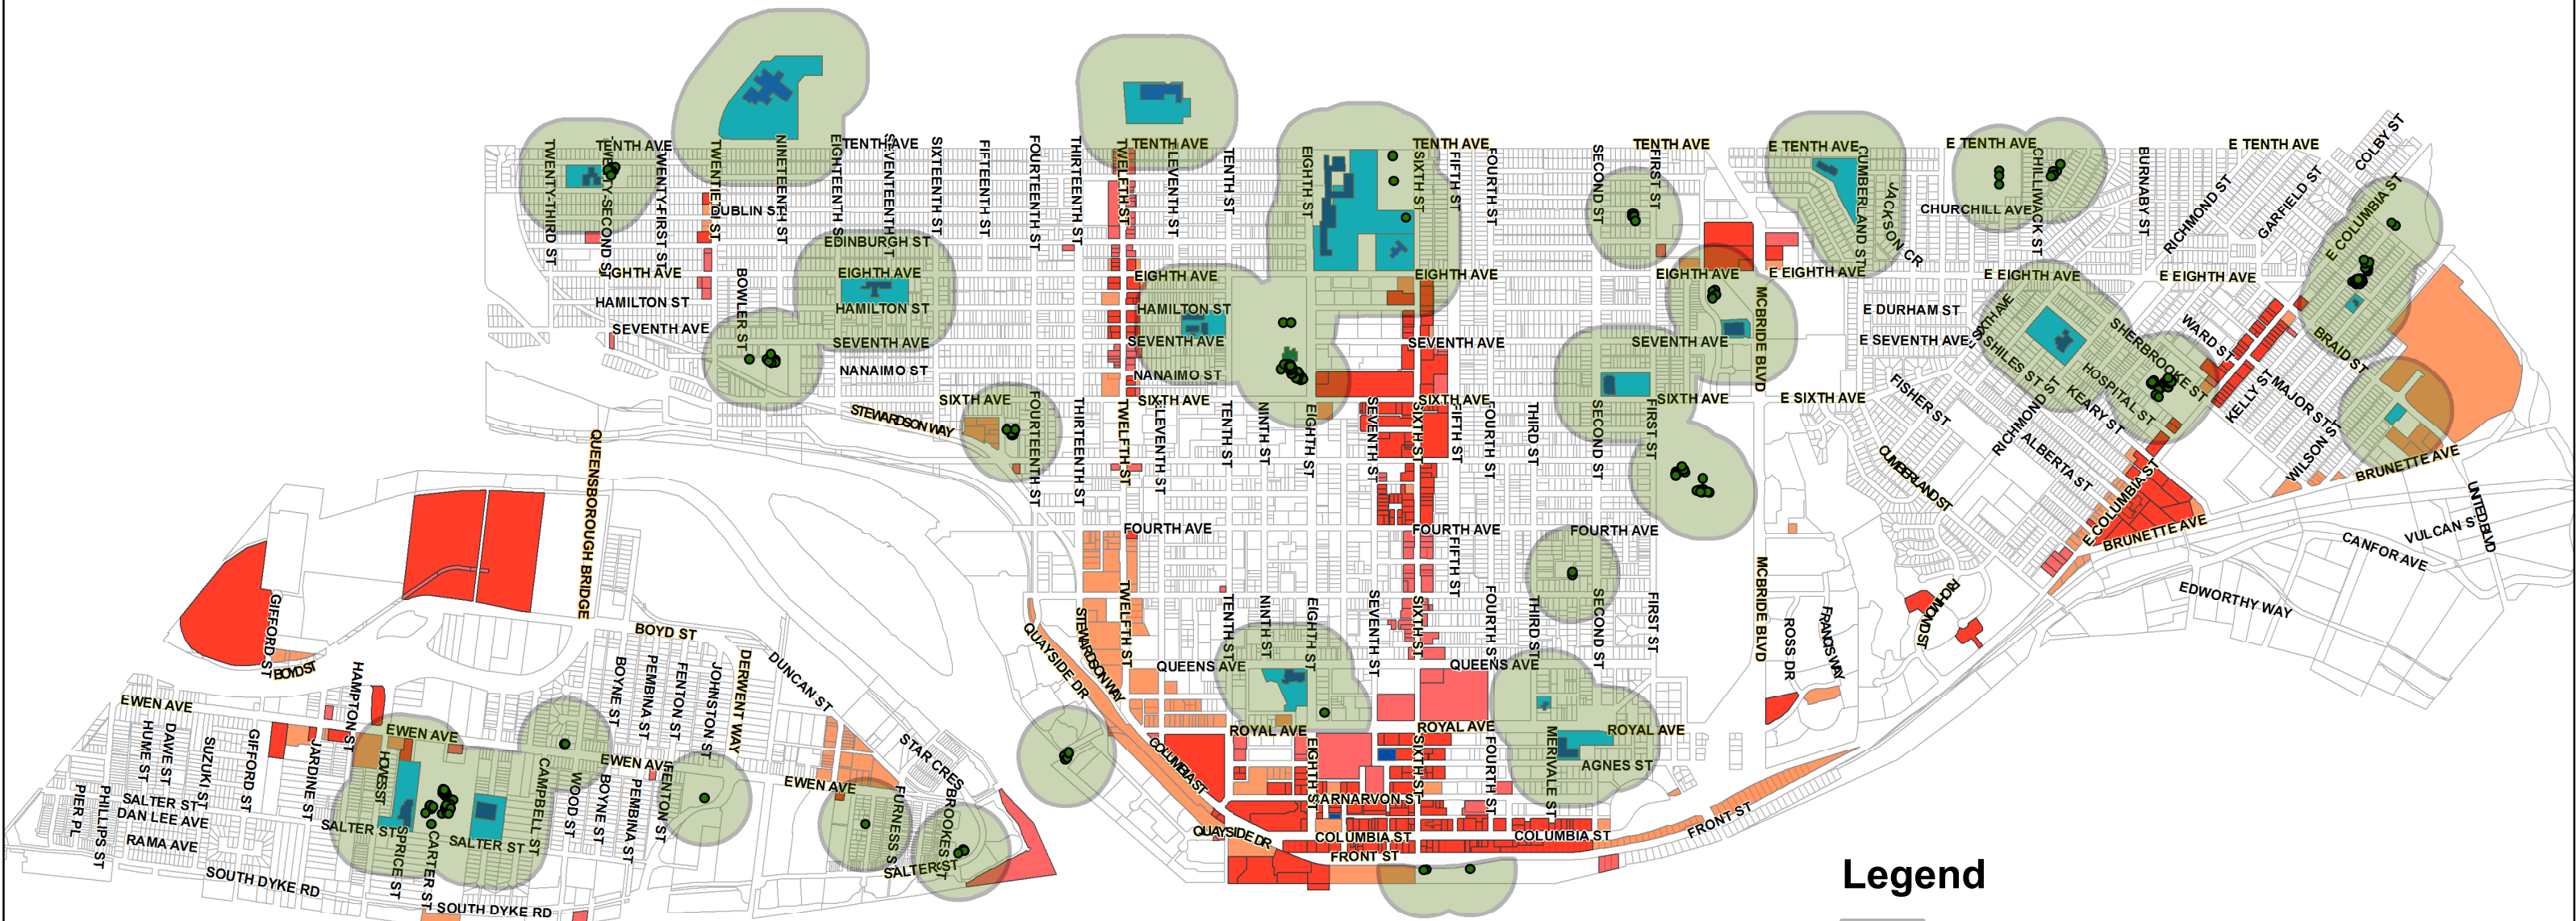

# Cannabis Retail Use Separation Distance Guidelines

## Legend

- 150 Metre Separation Guidelines
- School Public
- School Private
- School Properties
- Youth Centre
- Playgrounds
- Commercial Zones
- Commercial OCP

1:20,000

While best efforts have been made, the City accepts no responsibility for the accuracy and completeness of information on this map.