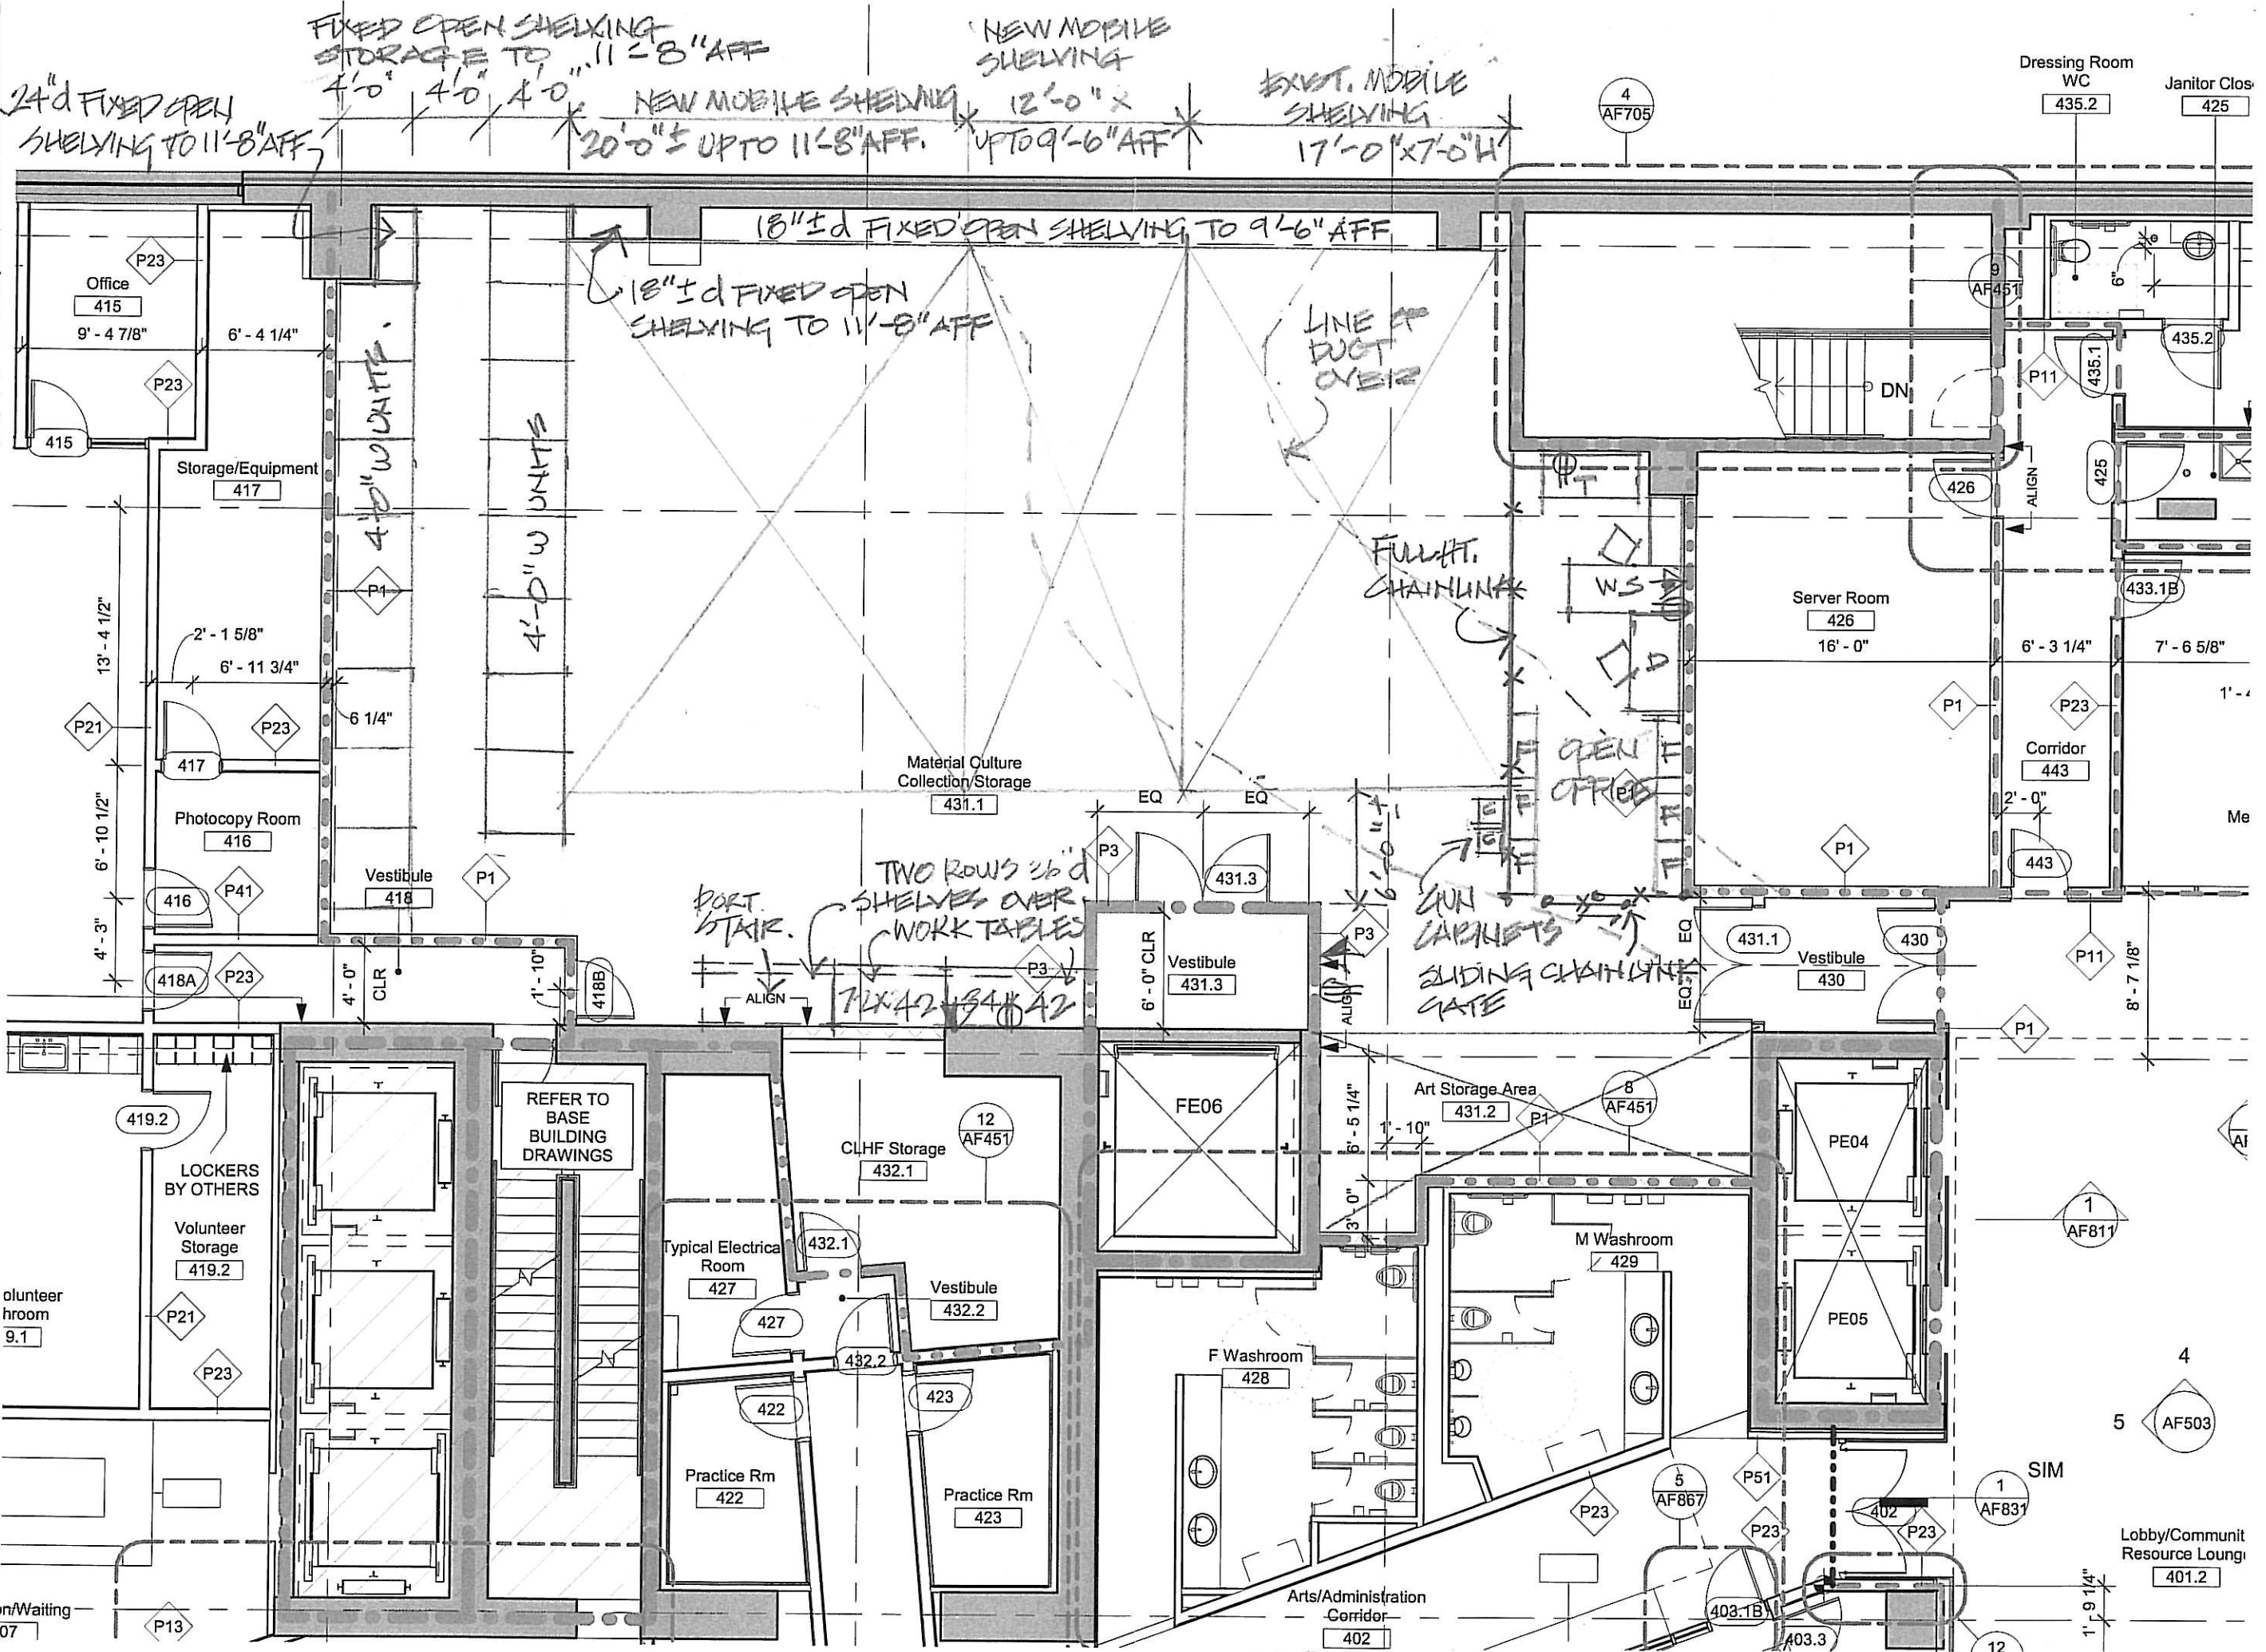

MULTI-USE CMC FACILITY - MATERIAL CULTURE COLLECTION 431.1  
STORAGE LAYOUT

REVISION MARCH 15/12  
REVISION MARCH 19/12

Waiting 07

Lobby/Community Resource Lounge 401.2