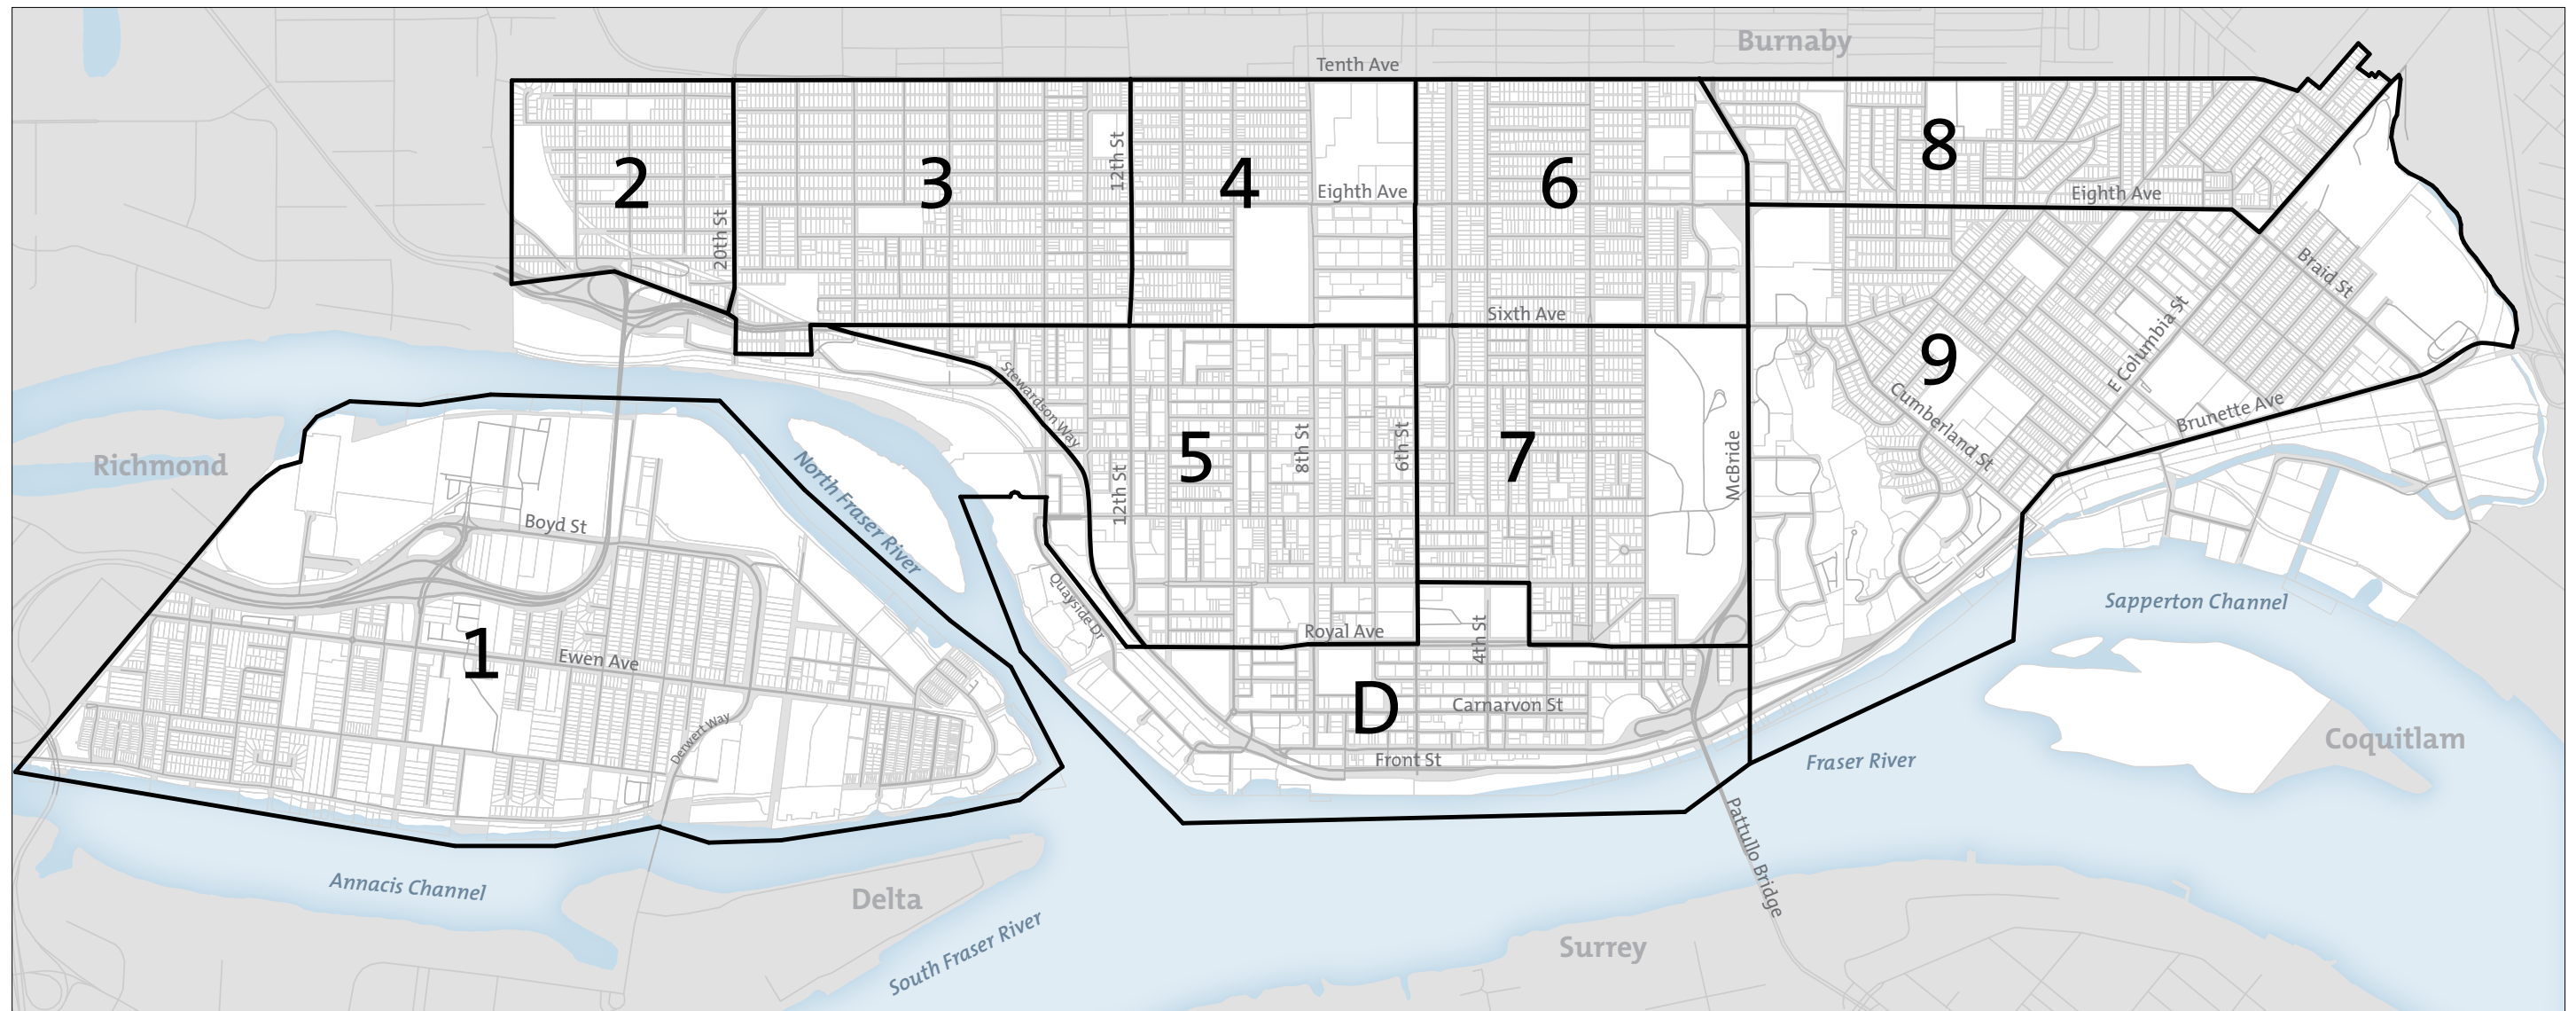

Map 2 New Westminster's Residential Neighbourhoods

KEY:

- 1. Queensborough
- 2. Connaught Heights
- 3. West End
- 4. Moody Park
- 5. Brow of the Hill
- 6. Glenbrooke North
- 7. Queen's Park
- 8. Massey Victory Heights
- 9. McBride Sapperton
- D. Downtown (including Quayside)