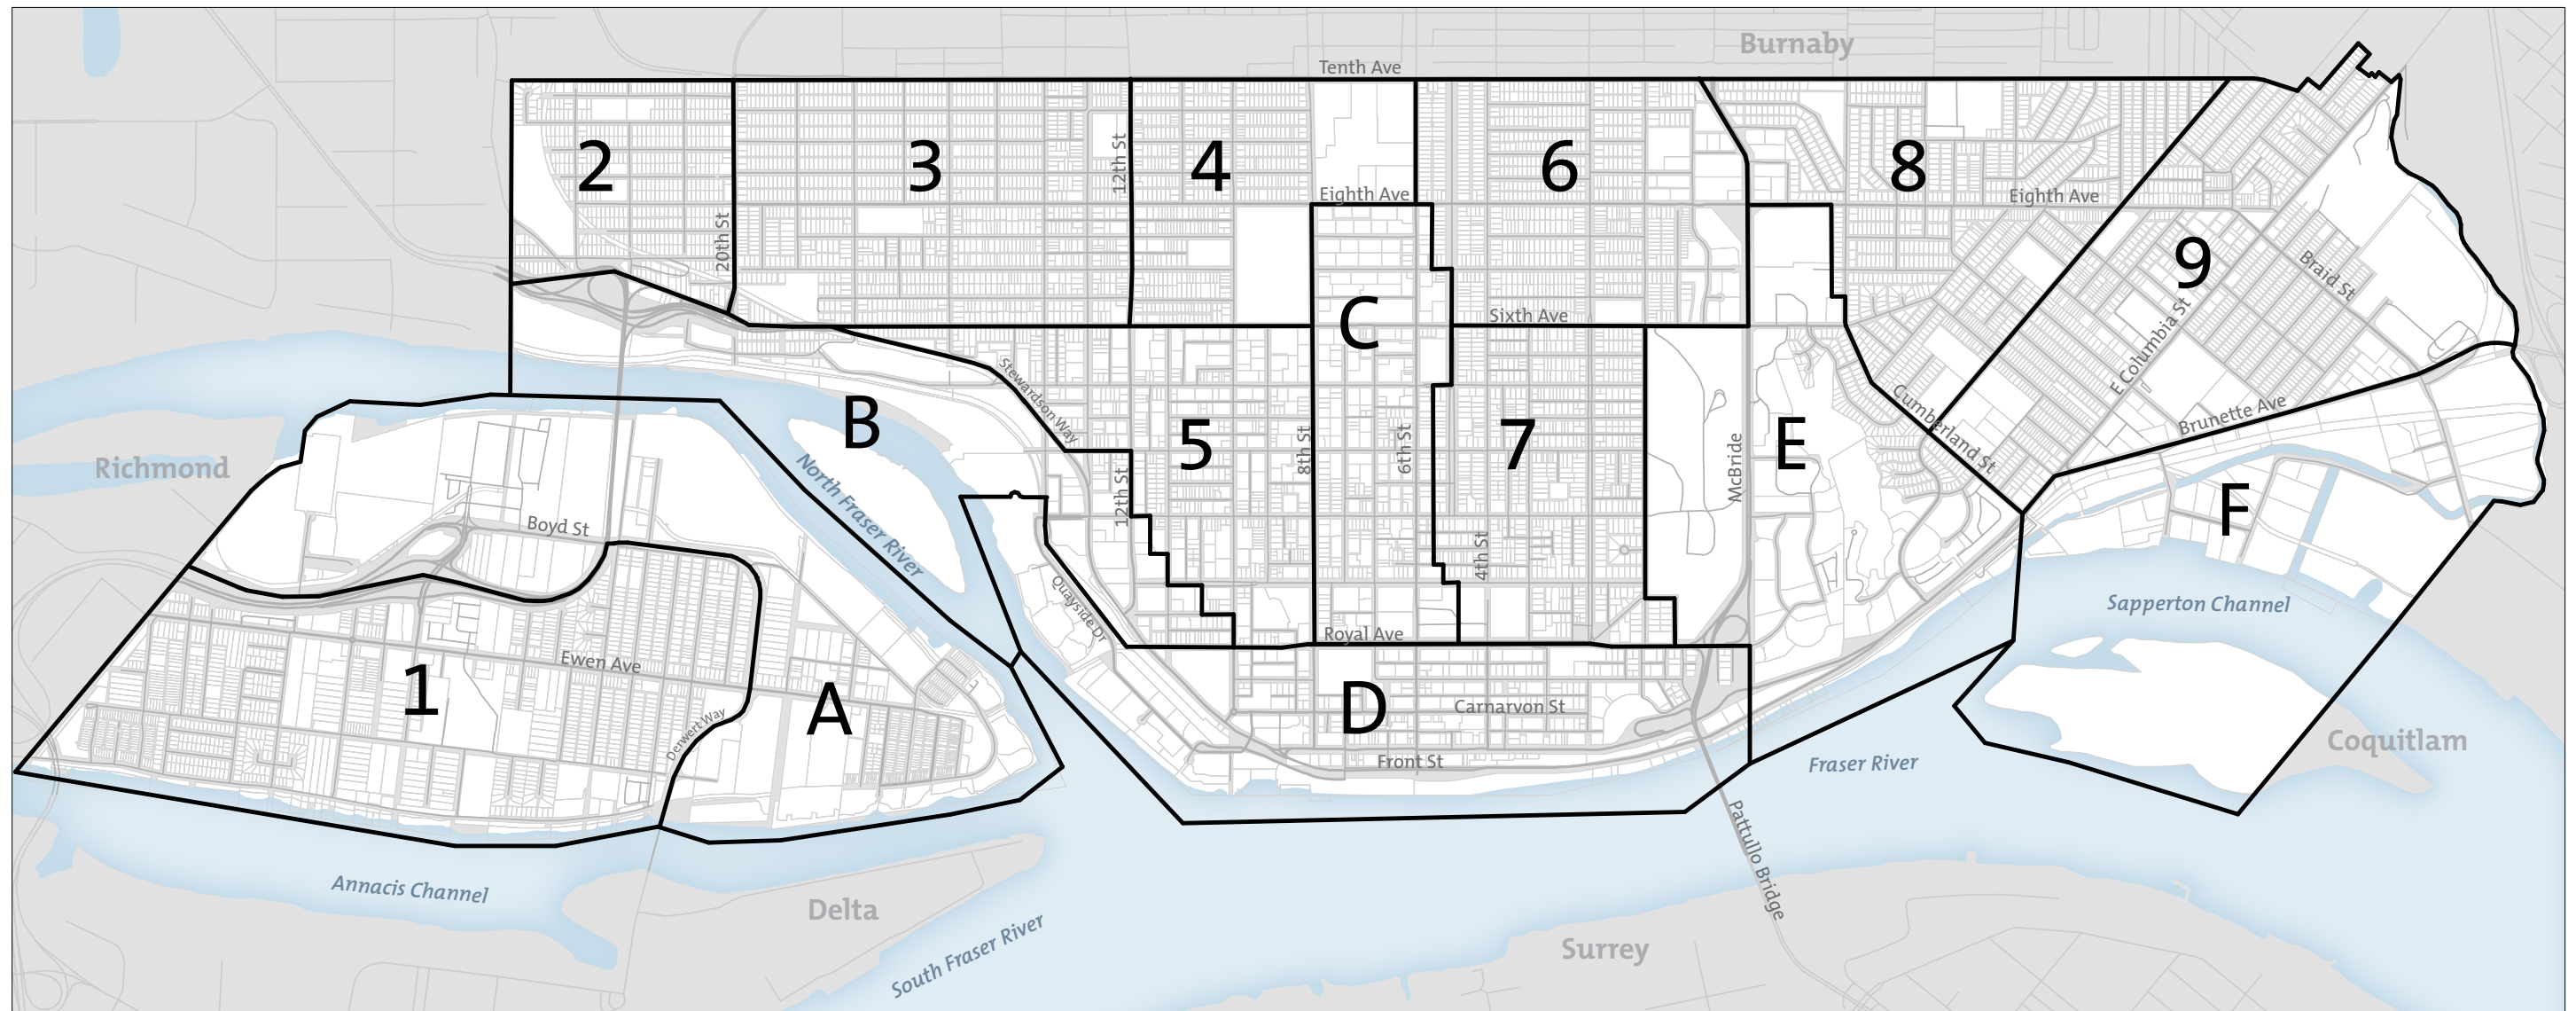

Map 3 Statistical Planning Boundaries

Map Boundaries Revised September 2017

KEY:

- | | |
|--|---------------------|
| 1. Queensborough | A. North Arm South |
| 2. Connaught Heights | B. North Arm North |
| 3. West End | C. Uptown |
| 4. Kelvin | D. Downtown |
| 5. Brow of the Hill | E. Glenbrooke South |
| 6. Glenbrooke North | F. Brunette Creek |
| 7. Queen's Park | |
| 8. Victory Heights (includes Massey Heights) | |
| 9. Sapperton | |