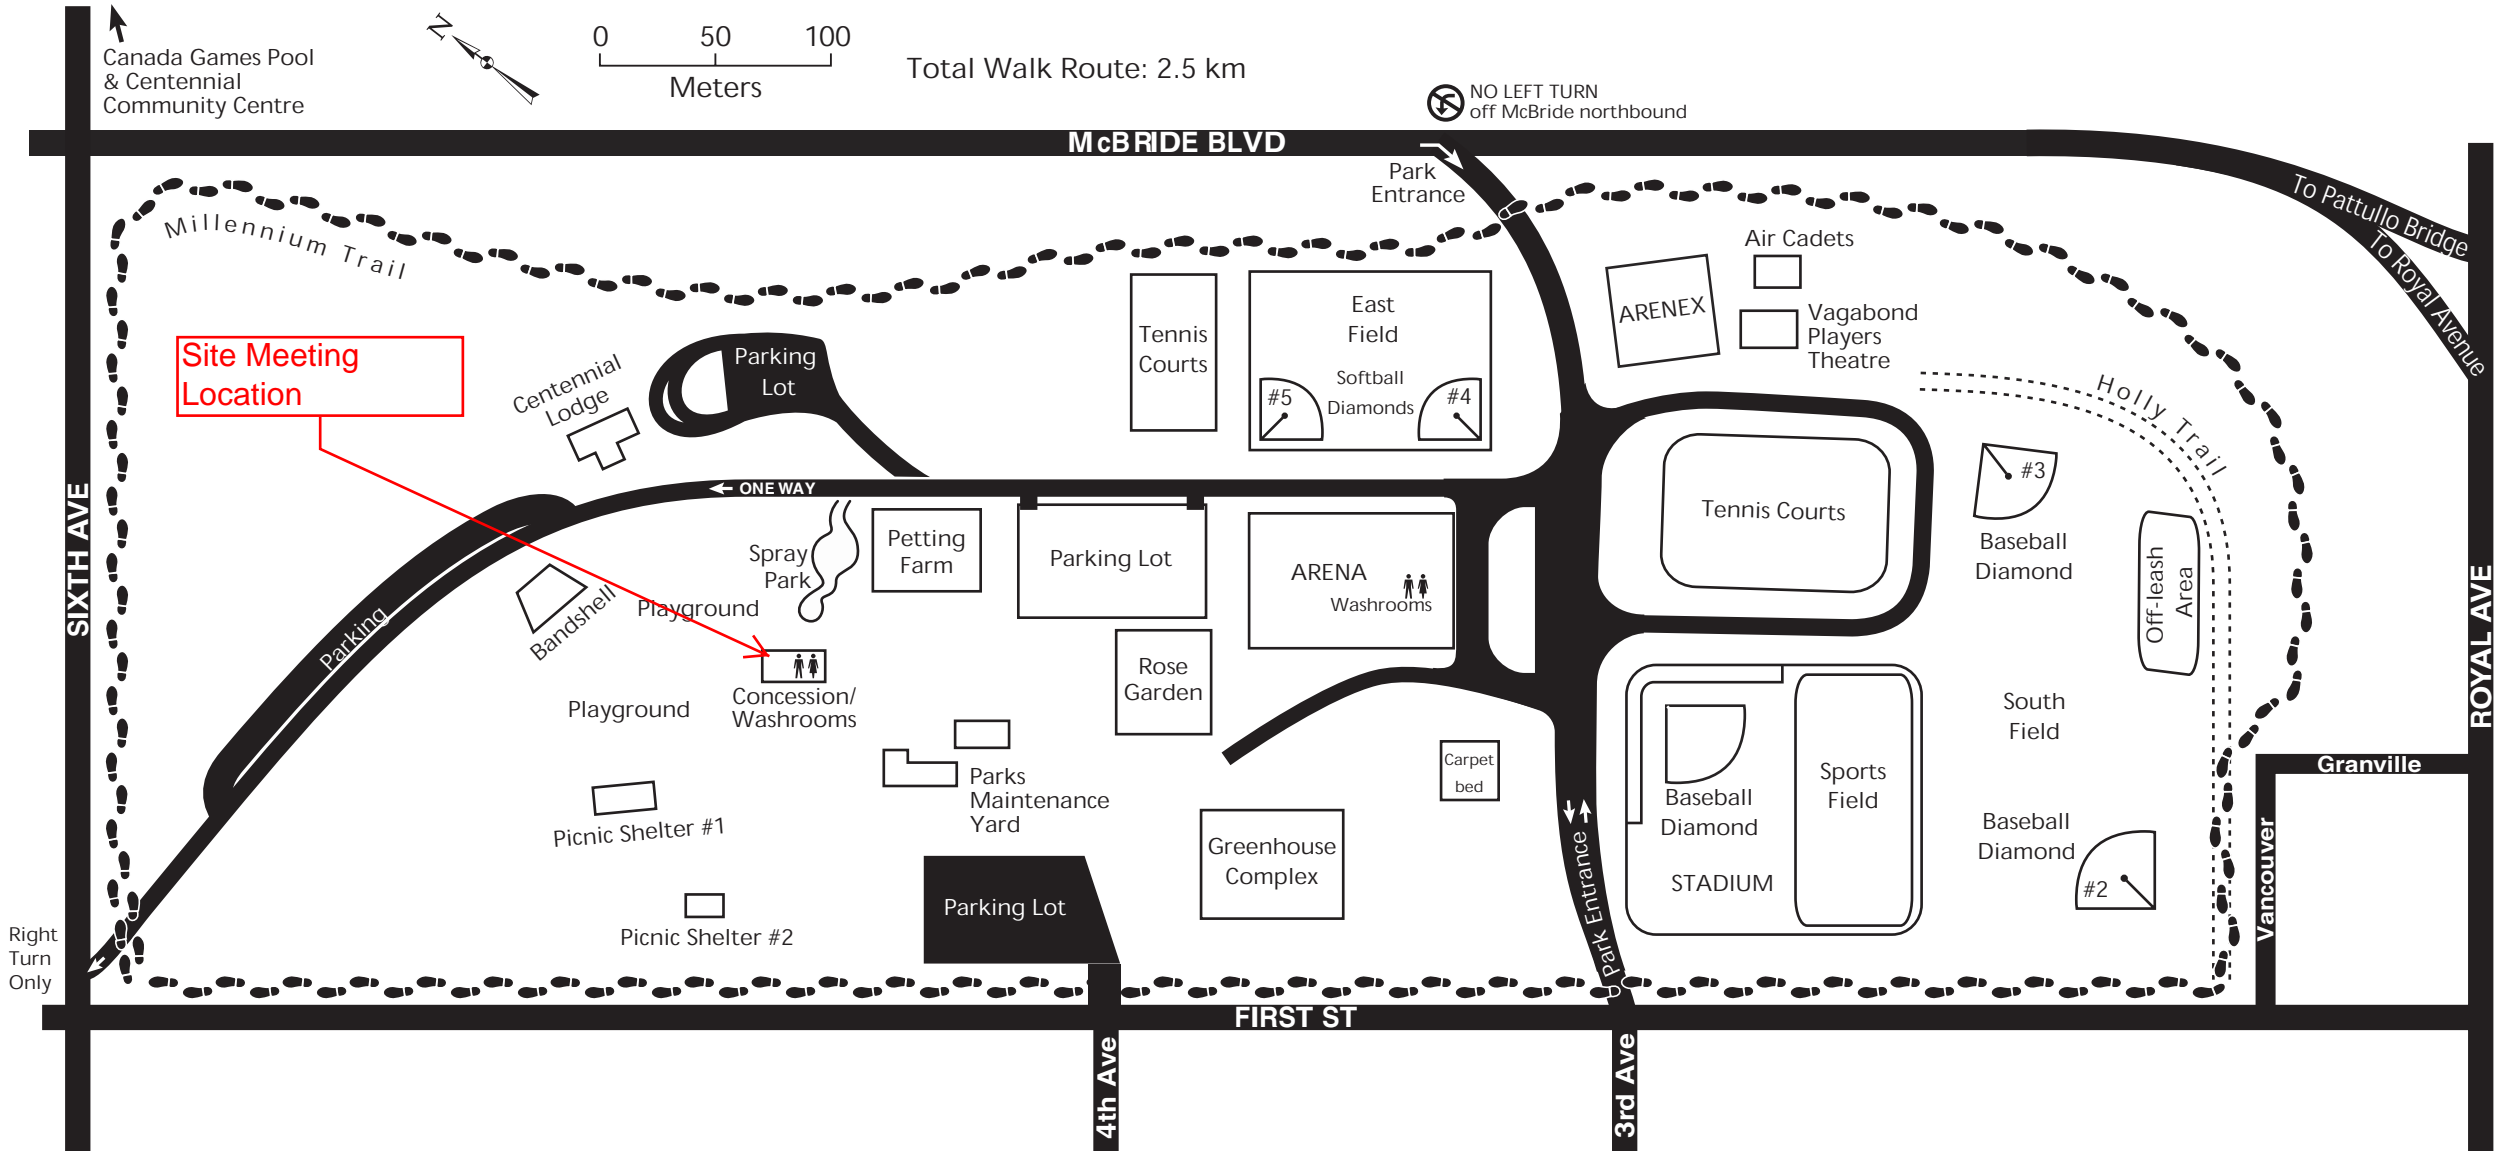

QUEEN'S PARK - NEW WESTMINSTER, BC

Canada Games Pool & Centennial Community Centre

0 50 100
Meters

Total Walk Route: 2.5 km

NO LEFT TURN
off McBride northbound

Site Meeting Location

Right Turn Only

4th Ave

FIRST ST

3rd Ave

Vancouver

Granville

To Pattullo Bridge
To Royal Avenue