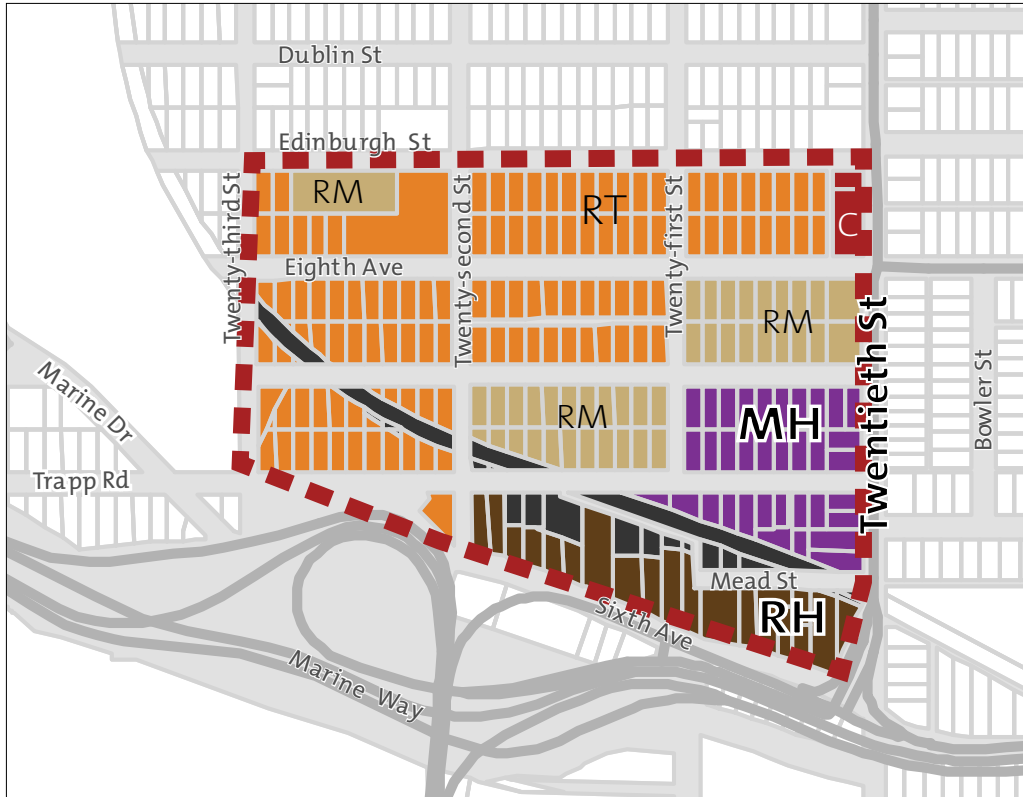

Proposed Land Use Designation Map for the 22nd Street Station Area

LEGEND

-  **(RT)** Residential - Infill Townhouse
-  **(RM)** Residential - Multiple Unit Buildings
-  **(RH)** Residential - High Rise
-  **(MH)** Mixed Use - High Rise
-  **(U)** Utilities and Transportation Infrastructure