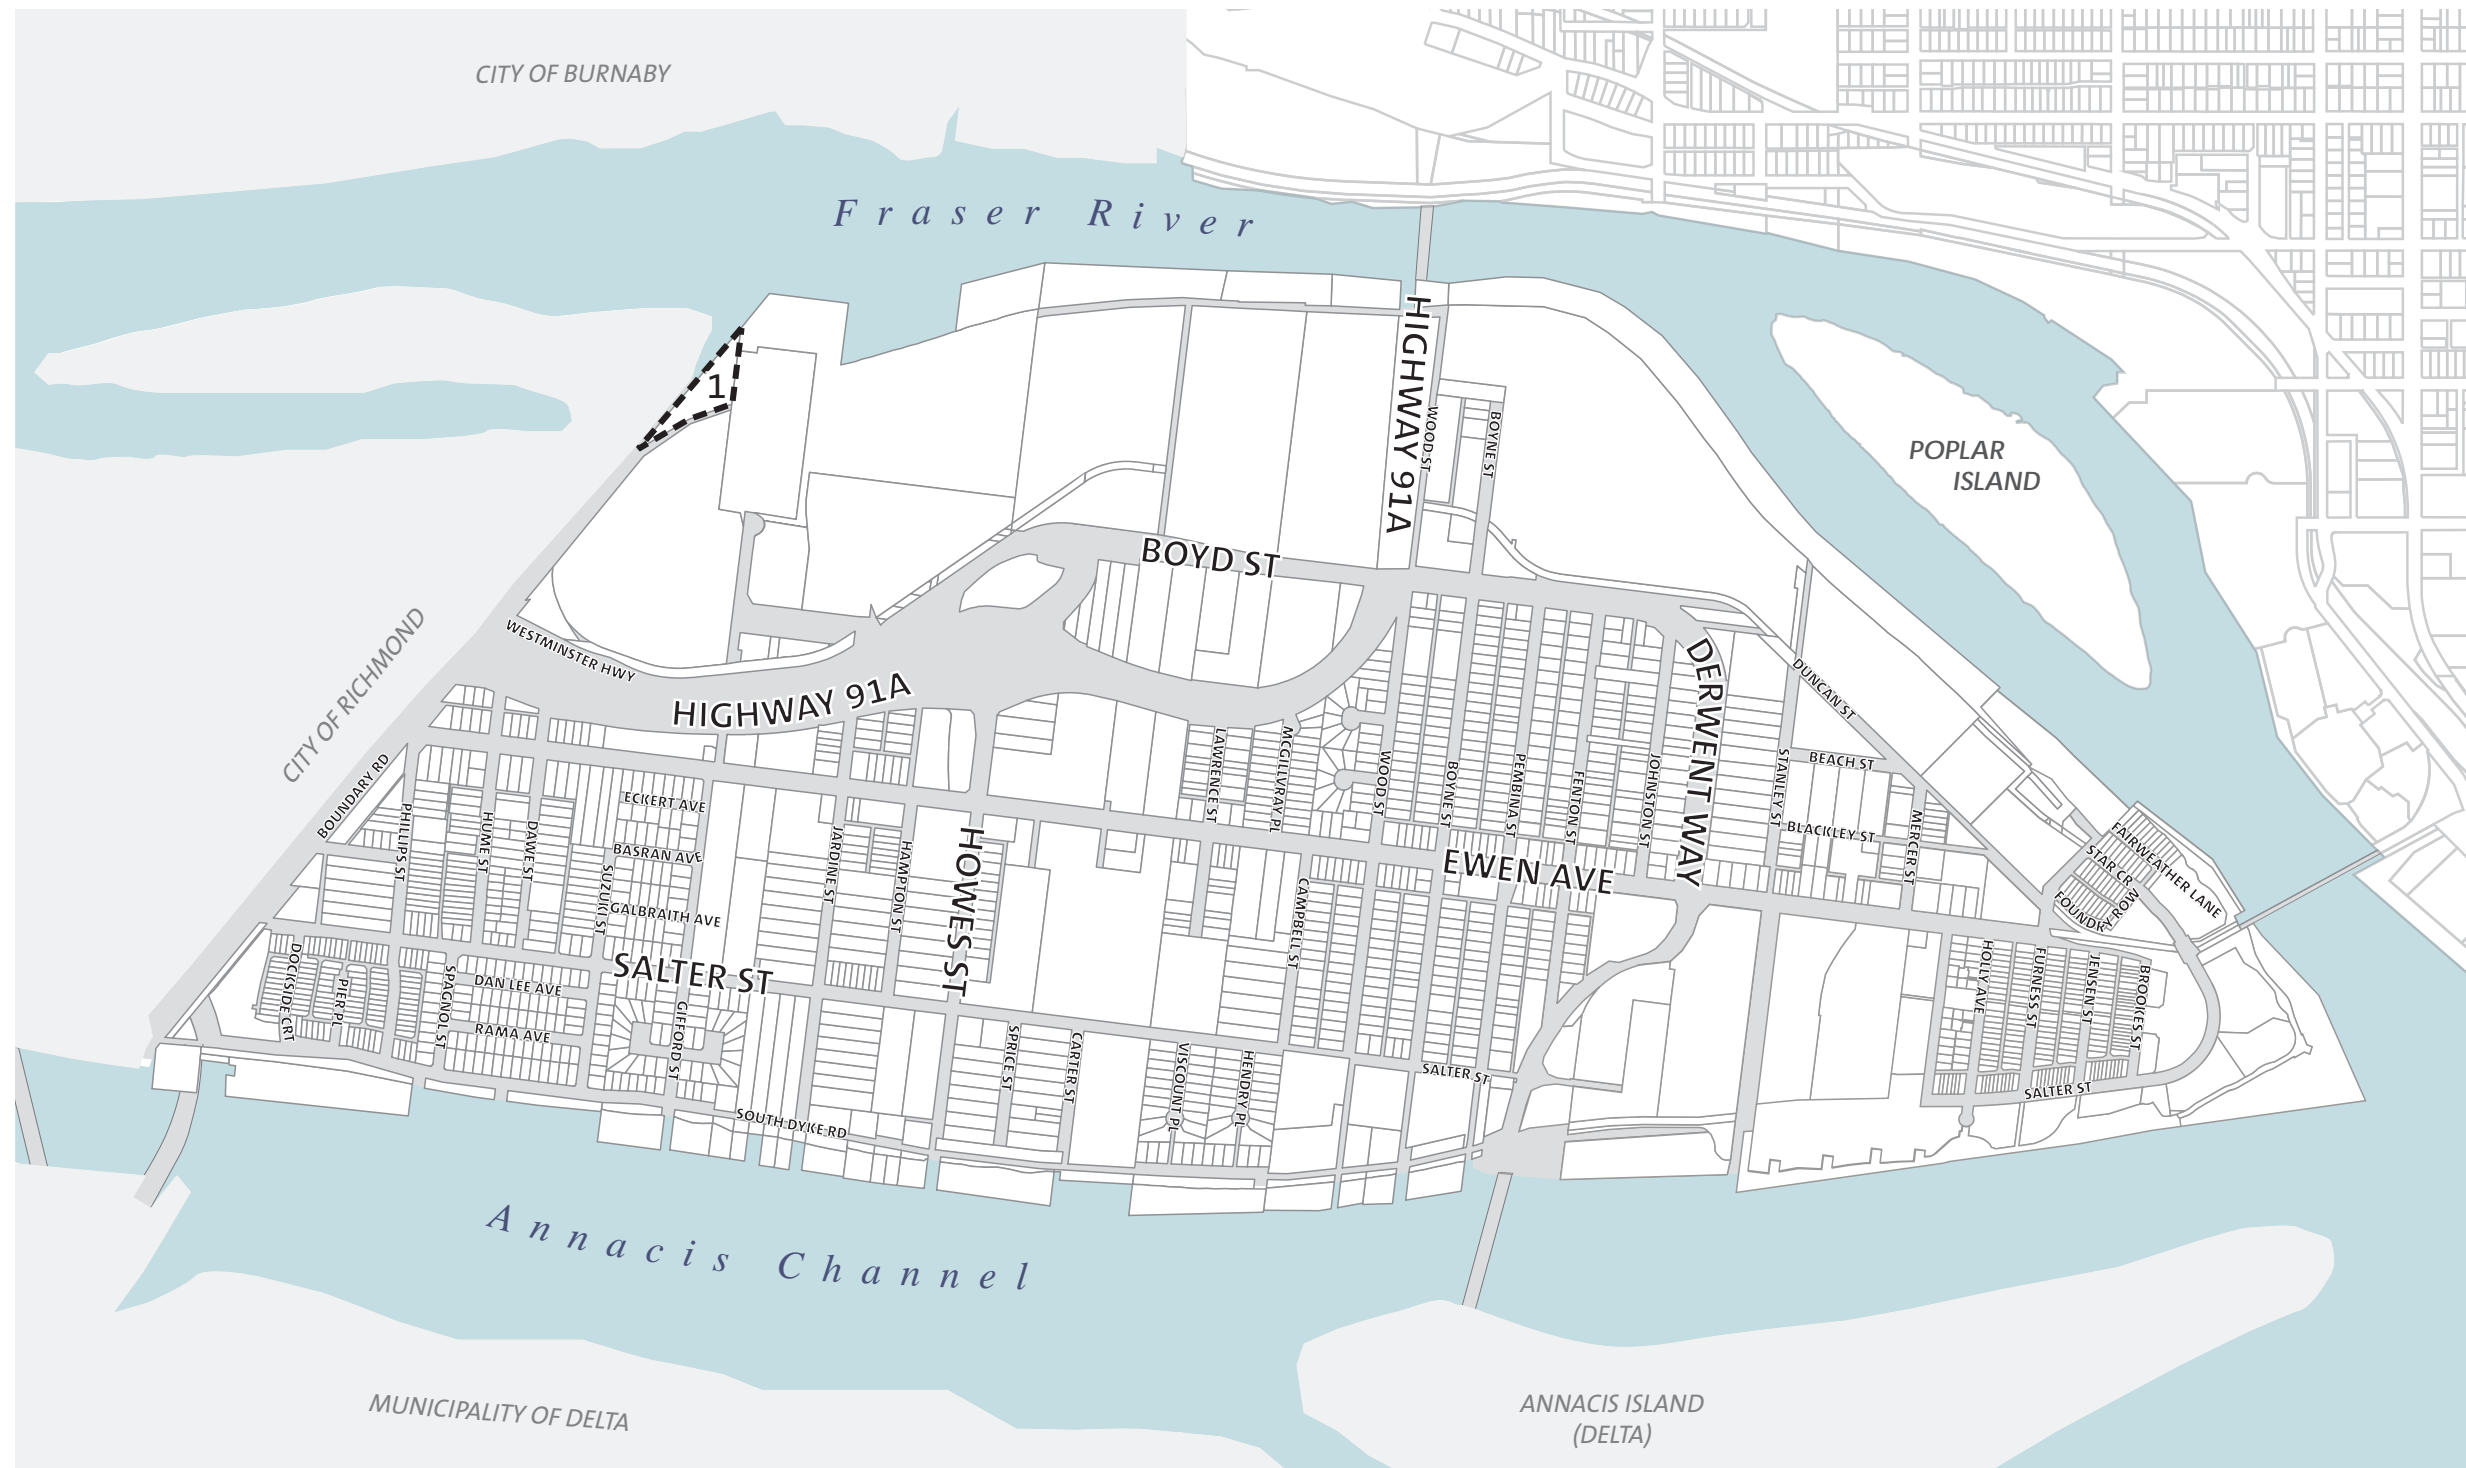

Map D Natural Features Development Permit Areas

**Natural Features
Development Permit Areas**
1. North Arm - Bay Area

[BYLAW NO. 8151, 2019]

DEVELOPMENT
PERMIT AREAS