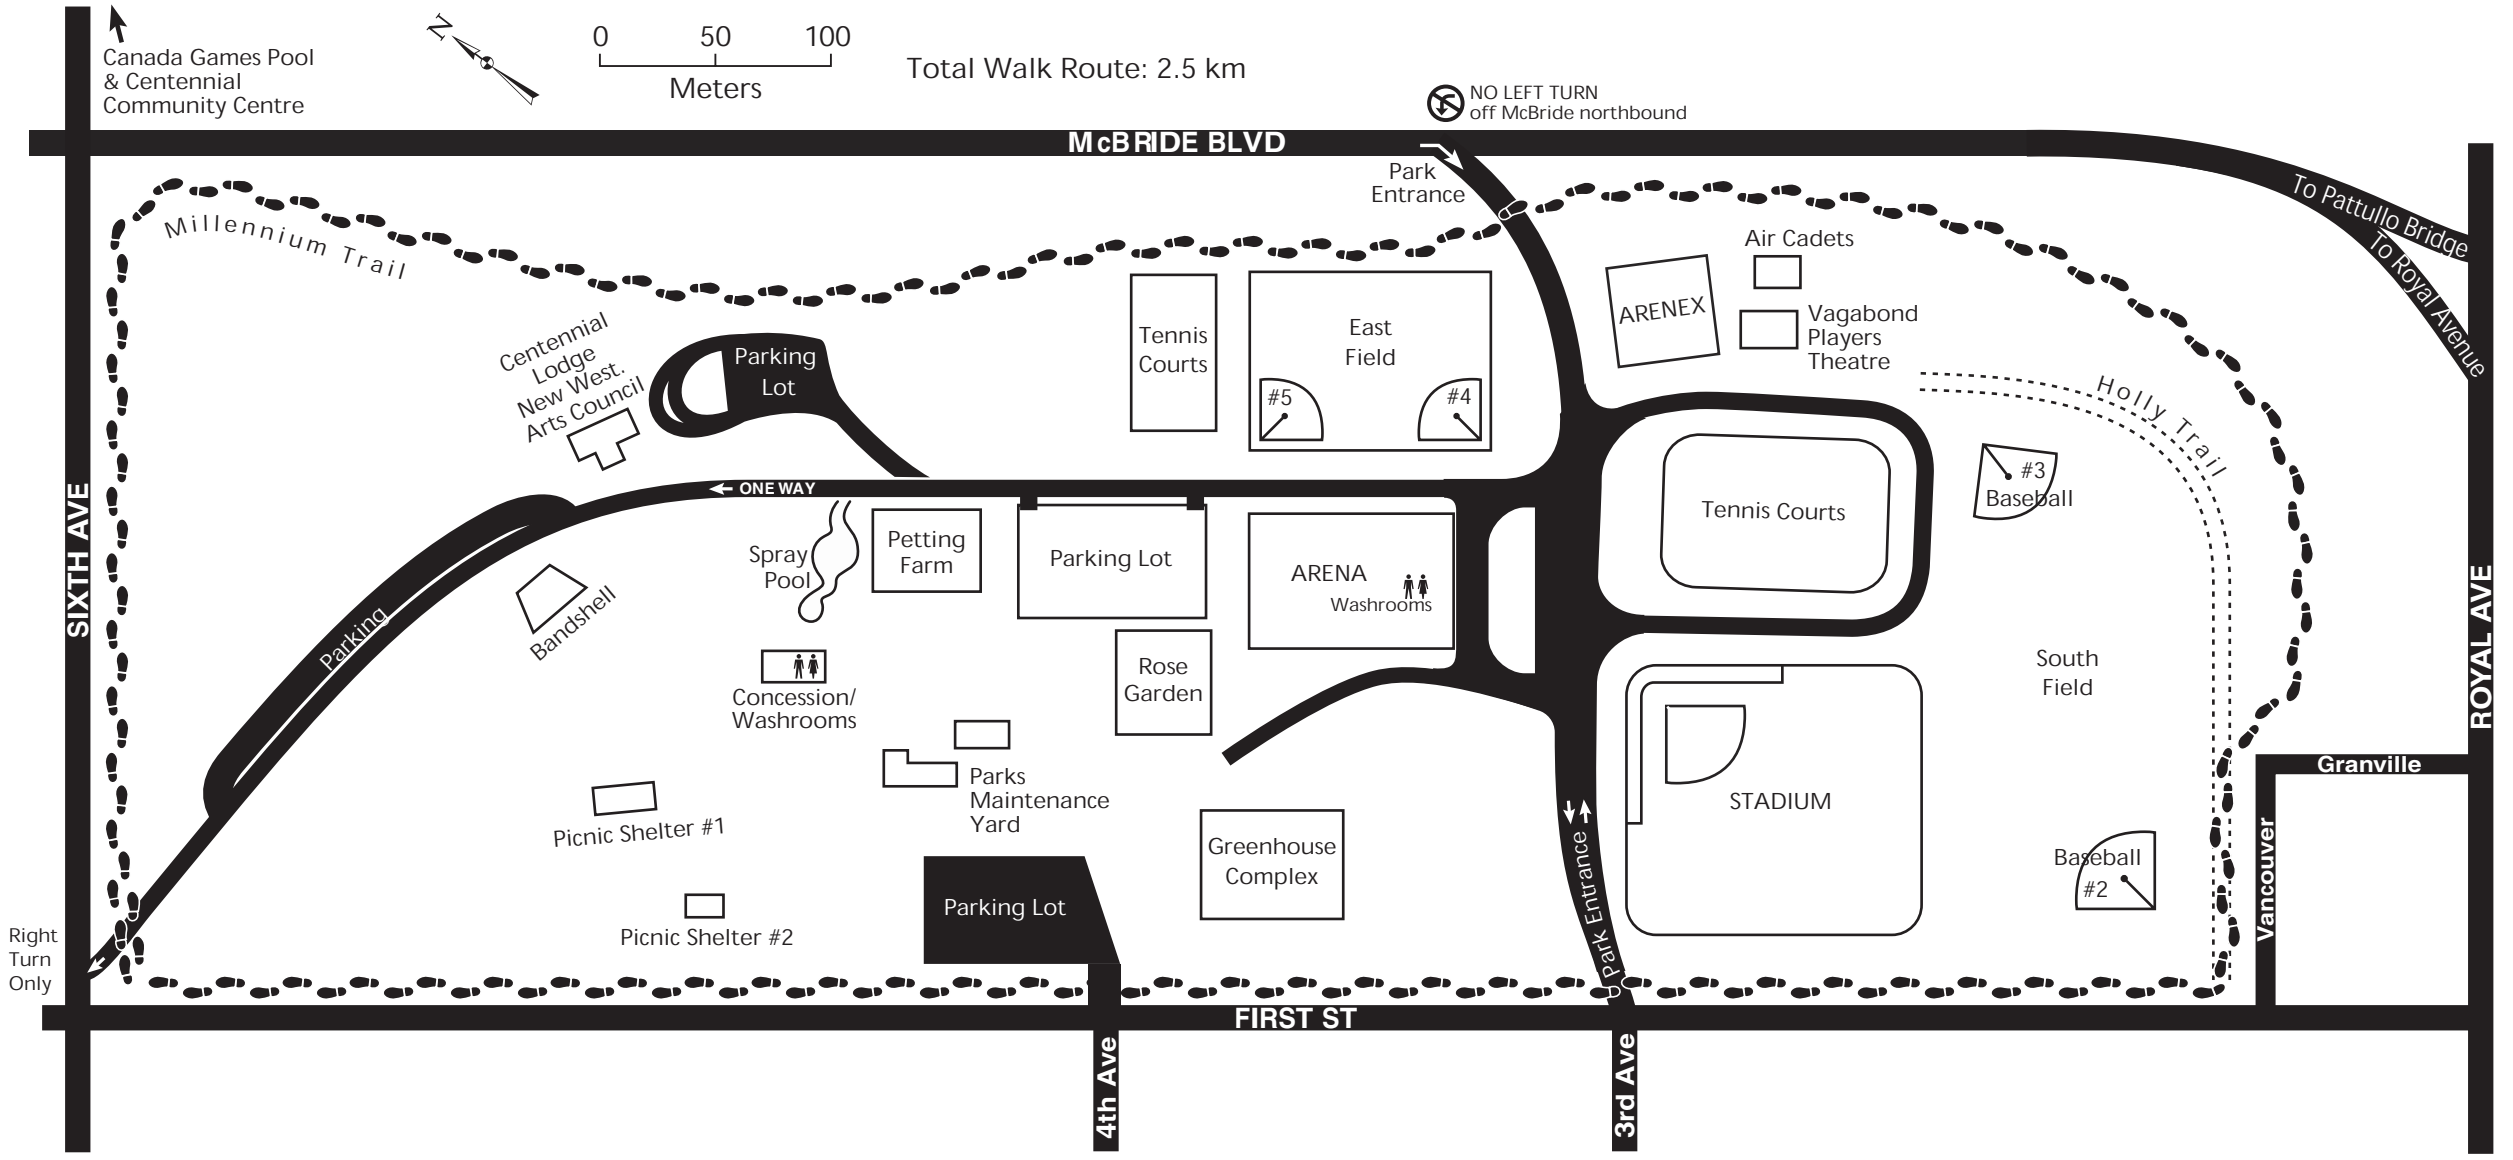

QUEEN'S PARK - NEW WESTMINSTER, BC

Canada Games Pool & Centennial Community Centre

Total Walk Route: 2.5 km

NO LEFT TURN off McBride northbound

Right Turn Only

4th Ave

3rd Ave

FIRST ST

Spray Pool

Petting Farm

Rose Garden

ARENA Washrooms

Greenhouse Complex

Picnic Shelter #1

Picnic Shelter #2

Bandshell

Petting Farm

Rose Garden

ARENA Washrooms

Greenhouse Complex

Picnic Shelter #1

Picnic Shelter #2

Bandshell

Concession/Washrooms