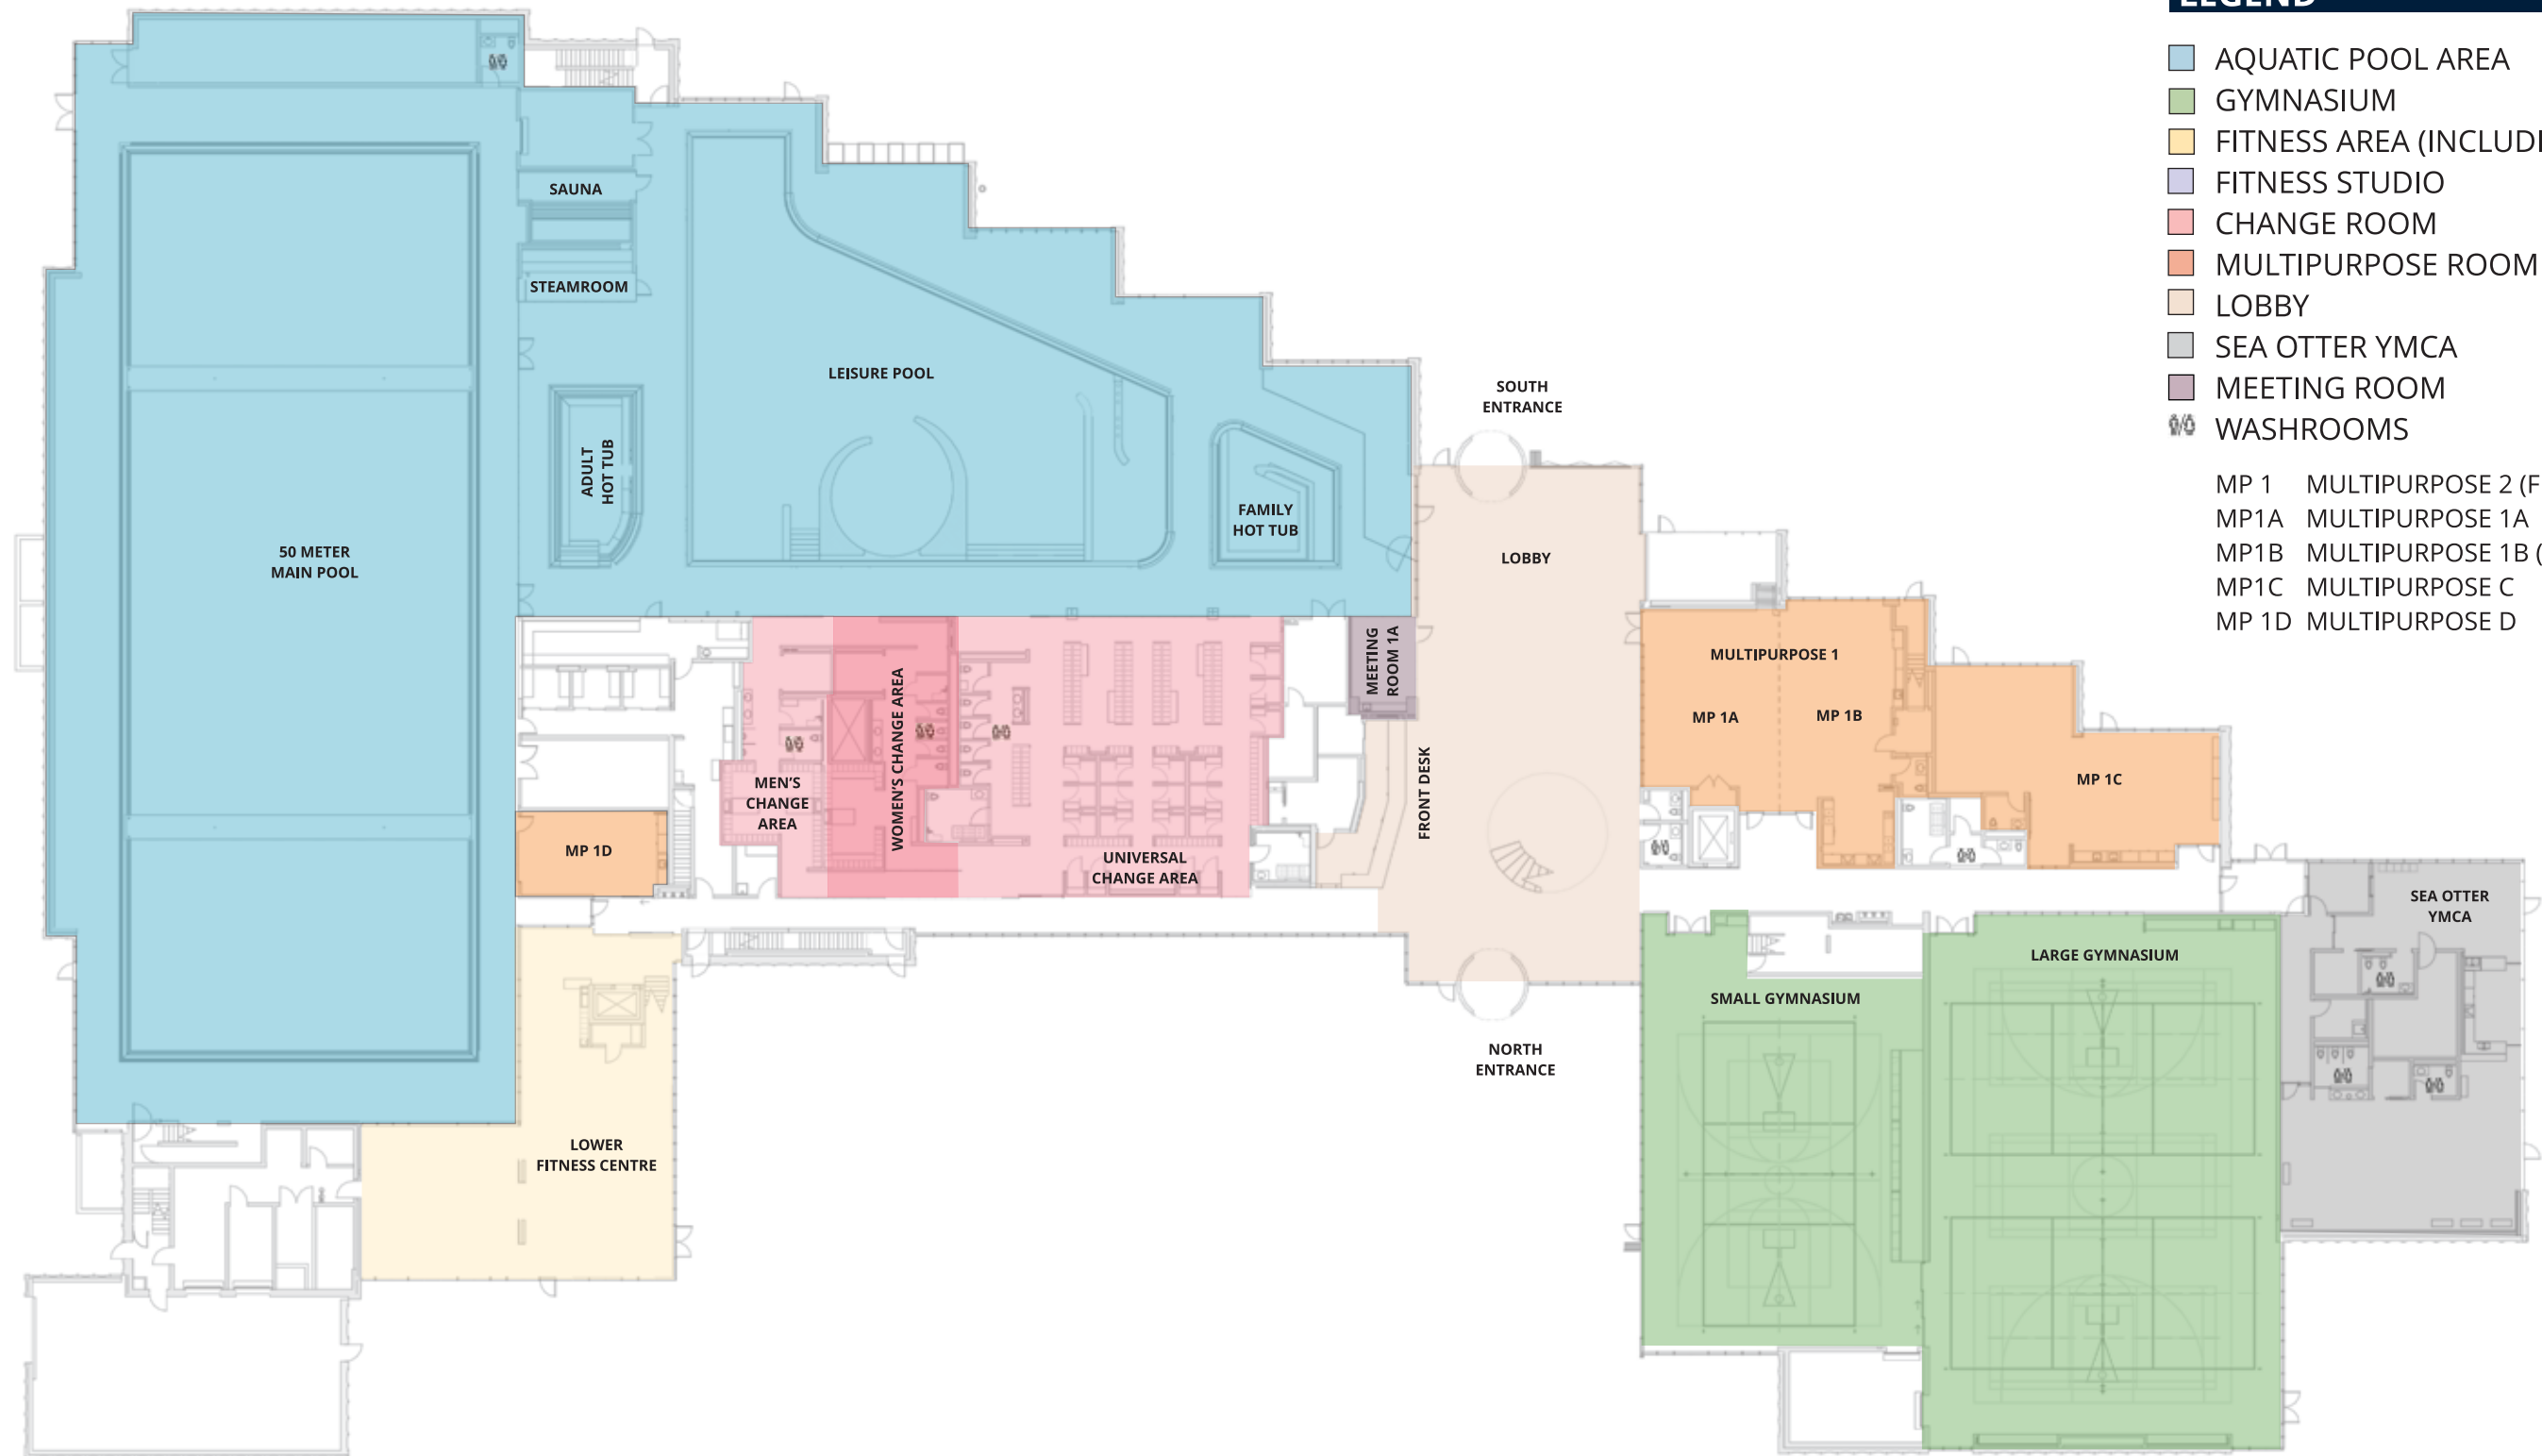

LEGEND

- AQUATIC POOL AREA
 - GYMNASIUM
 - FITNESS AREA (INCLUDING CYCLE STUDIO)
 - FITNESS STUDIO
 - CHANGE ROOM
 - MULTIPURPOSE ROOM
 - LOBBY
 - SEA OTTER YMCA
 - MEETING ROOM
 - WASHROOMS
-
- MP 1 MULTIPURPOSE 2 (FULL ROOM)
 - MP1A MULTIPURPOSE 1A
 - MP1B MULTIPURPOSE 1B (INCLUDES KITCHEN)
 - MP1C MULTIPURPOSE C
 - MP 1D MULTIPURPOSE D

LEGEND

- FITNESS AREA (INCLUDING CYCLE STUDIO)
 - FITNESS STUDIO
 - MULTIPURPOSE ROOM
 - NEW WEST PHYSIO
 - ⚽ WASHROOMS
-
- MP 2 MULTIPURPOSE 2 (FULL ROOM)
 - MP2A MULTIPURPOSE 2A
 - MP2B MULTIPURPOSE 2B