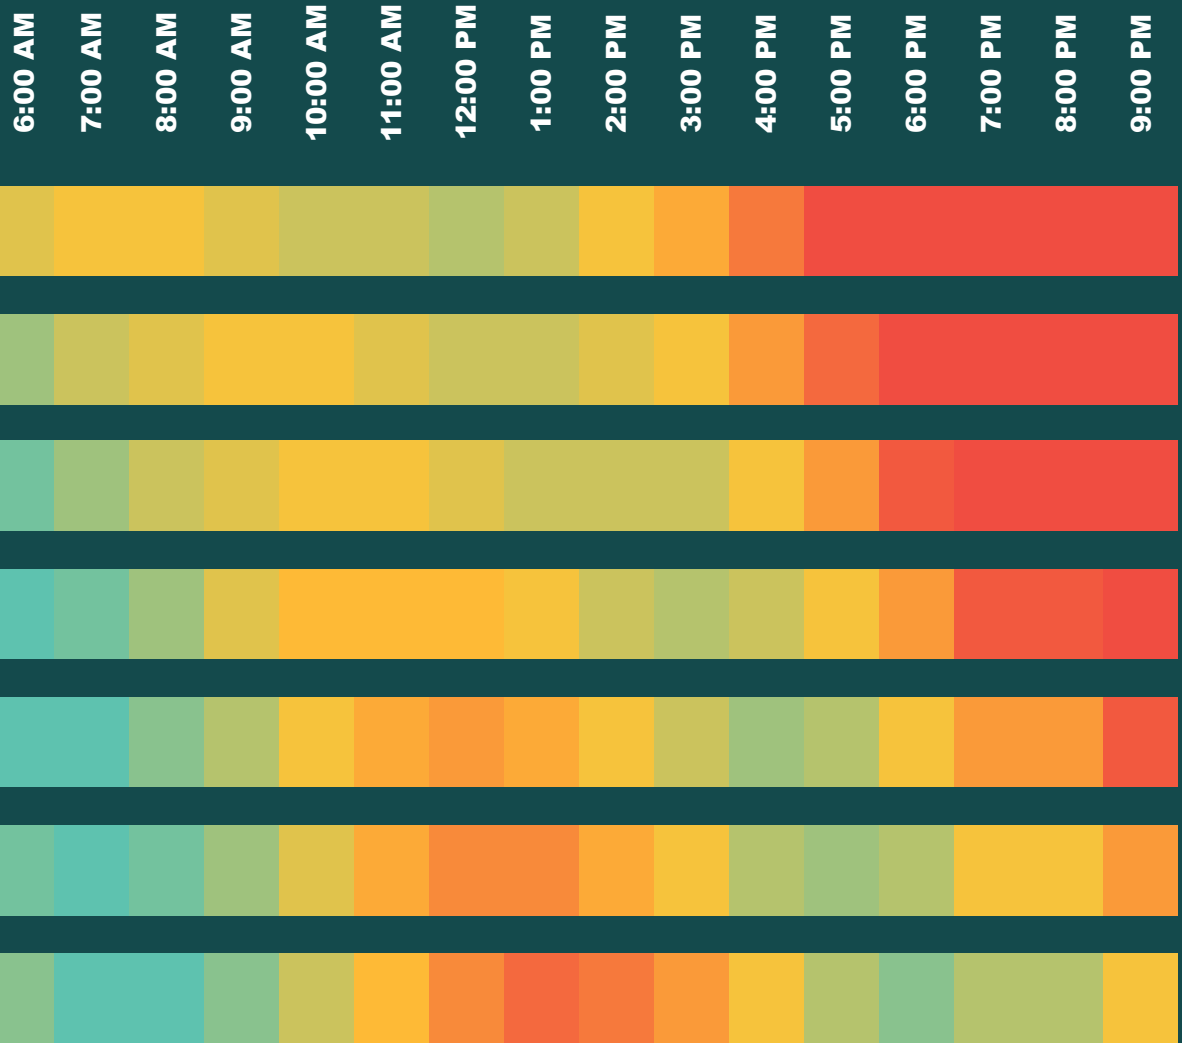

Queensborough Gangway Slopes May Vary

Sunday, February 21, 2021

Monday, February 22, 2021

Tuesday, February 23, 2021

Wednesday, February 24, 2021

Thursday, February 25, 2021

Friday, February 26, 2021

Saturday, February 27, 2021