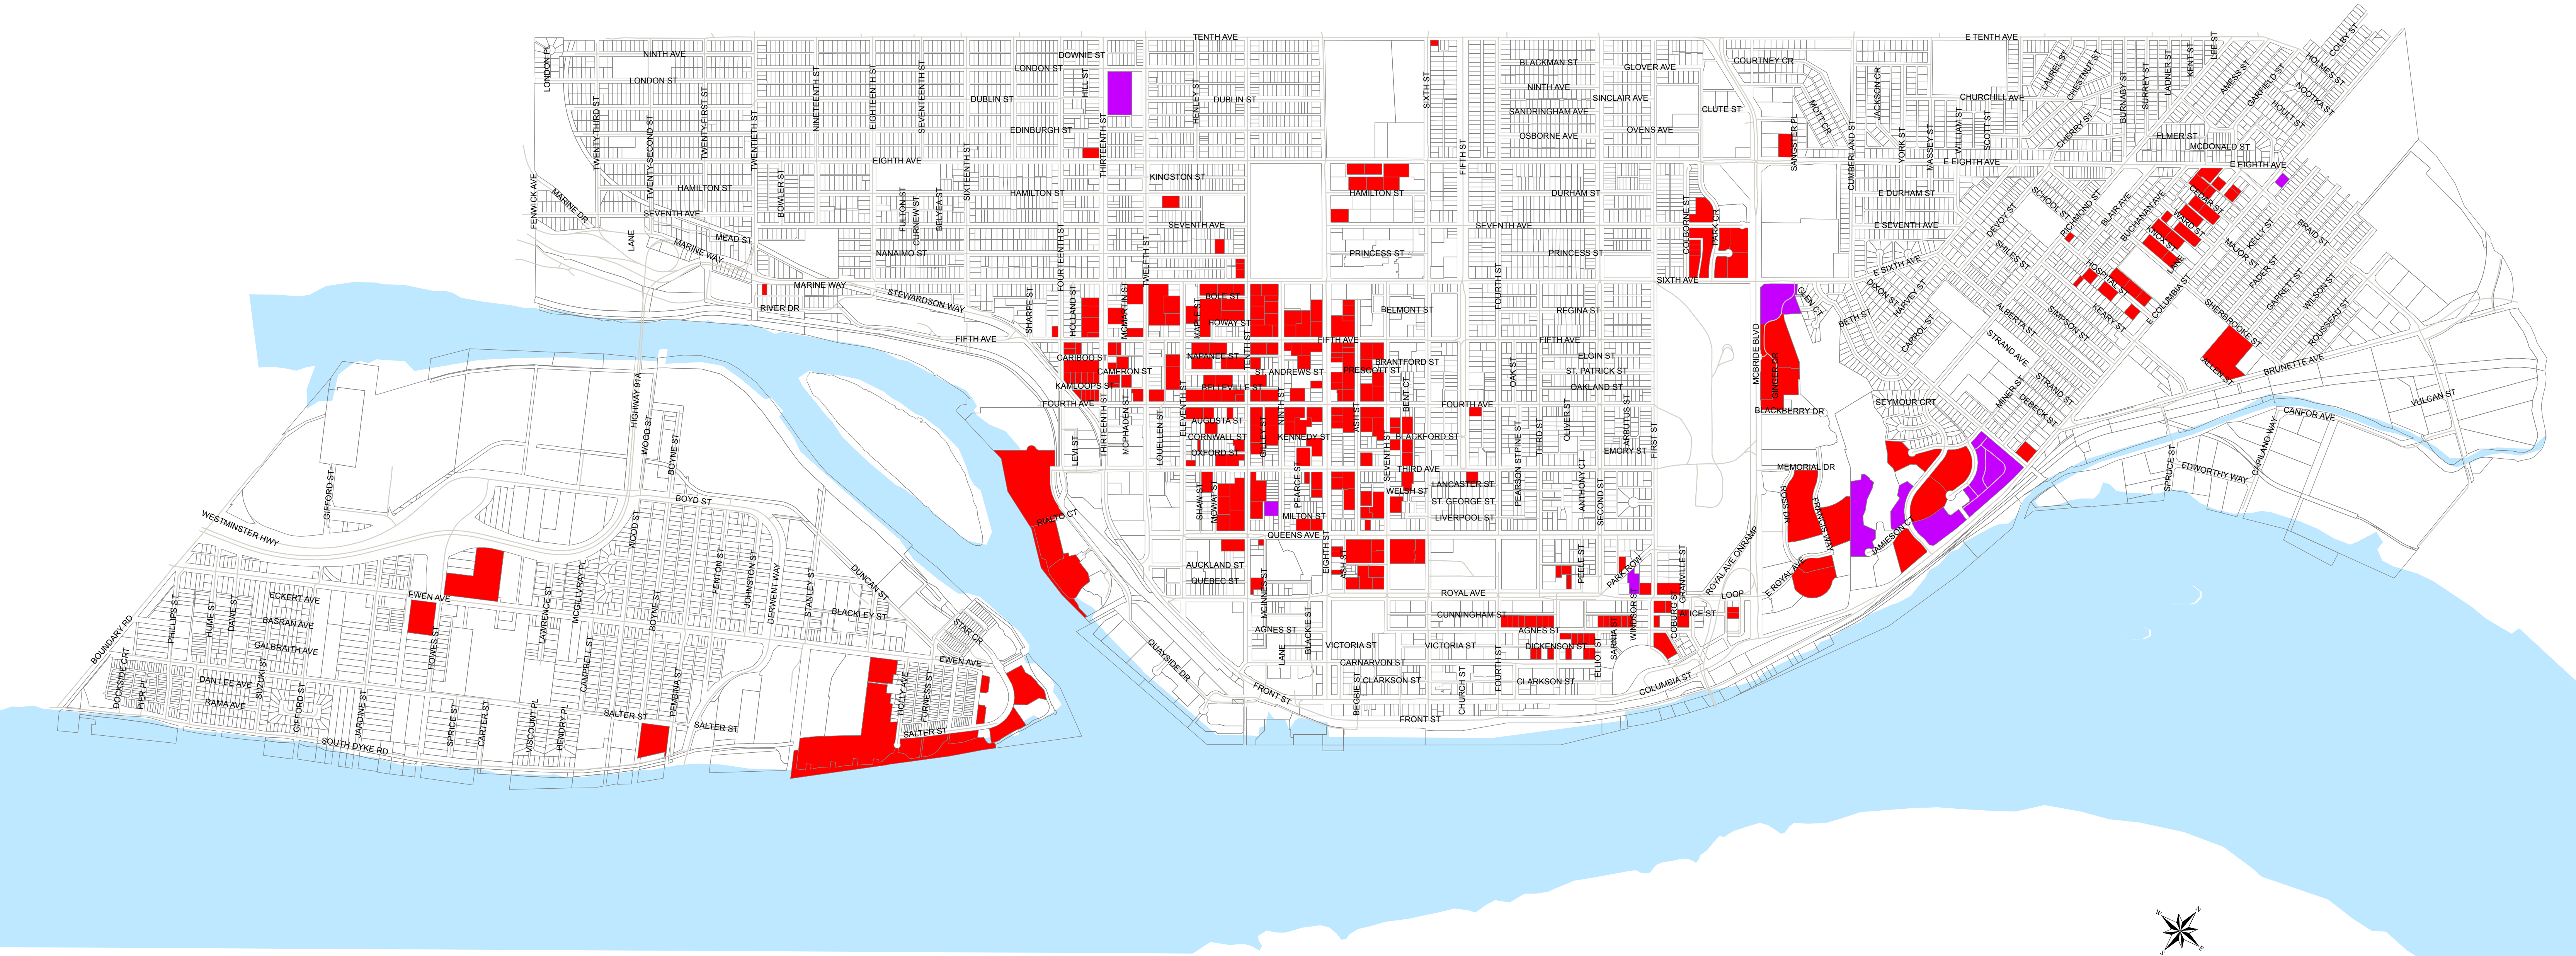

Density Bonus Zoning Phase 1 -- Townhouse and Low-Rise Residential

Legend

-  Townhouse
-  Low-Rise (Residential)

1:10,000