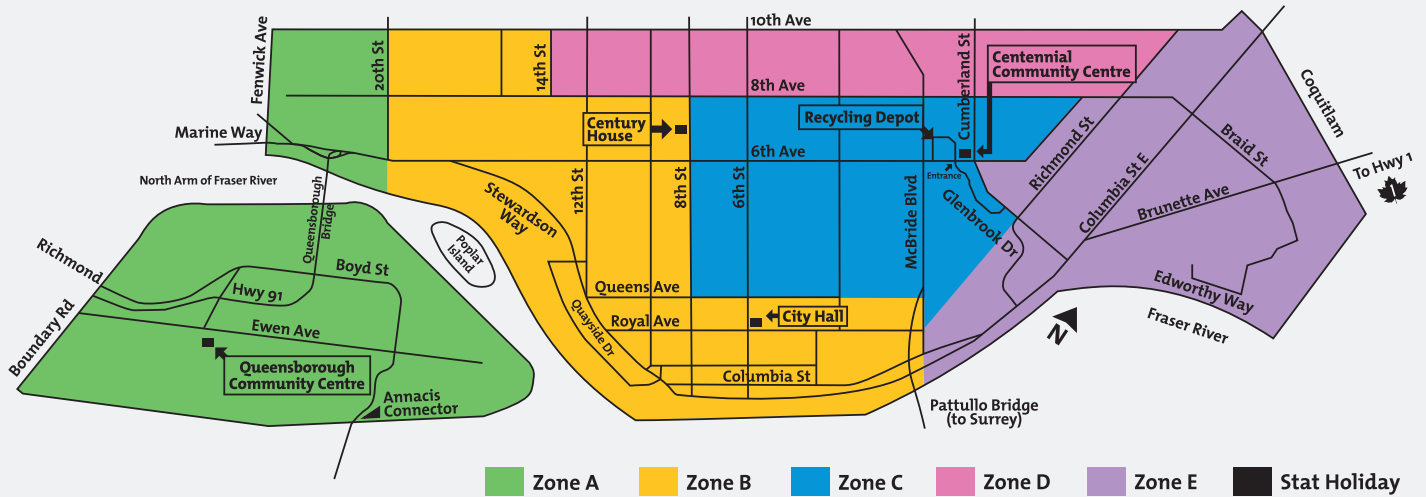

2011 Collection Schedule

JANUARY

SU	MO	TU	WE	TH	FR	SA
						1
2	3	4	5	6	7	8
9	10	11	12	13	14	15
16	17	18	19	20	21	22
23	24	25	26	27	28	29
30	31					

FEBRUARY

SU	MO	TU	WE	TH	FR	SA
		1	2	3	4	5
6	7	8	9	10	11	12
13	14	15	16	17	18	19
20	21	22	23	24	25	26
27	28					

MARCH

SU	MO	TU	WE	TH	FR	SA
		1	2	3	4	5
6	7	8	9	10	11	12
13	14	15	16	17	18	19
20	21	22	23	24	25	26
27	28	29	30	31		

APRIL

SU	MO	TU	WE	TH	FR	SA
					1	2
3	4	5	6	7	8	9
10	11	12	13	14	15	16
17	18	19	20	21	22	23
24	25	26	27	28	29	30

MAY

SU	MO	TU	WE	TH	FR	SA
1	2	3	4	5	6	7
8	9	10	11	12	13	14
15	16	17	18	19	20	21
22	23	24	25	26	27	28
29	30	31				

JUNE

SU	MO	TU	WE	TH	FR	SA
			1	2	3	4
5	6	7	8	9	10	11
12	13	14	15	16	17	18
19	20	21	22	23	24	25
26	27	28	29	30		

JULY

SU	MO	TU	WE	TH	FR	SA
					1	2
3	4	5	6	7	8	9
10	11	12	13	14	15	16
17	18	19	20	21	22	23
24	25	26	27	28	29	30
31						

AUGUST

SU	MO	TU	WE	TH	FR	SA
	1	2	3	4	5	6
7	8	9	10	11	12	13
14	15	16	17	18	19	20
21	22	23	24	25	26	27
28	29	30	31			

SEPTEMBER

SU	MO	TU	WE	TH	FR	SA
				1	2	3
4	5	6	7	8	9	10
11	12	13	14	15	16	17
18	19	20	21	22	23	24
25	26	27	28	29	30	

OCTOBER

SU	MO	TU	WE	TH	FR	SA
						1
2	3	4	5	6	7	8
9	10	11	12	13	14	15
16	17	18	19	20	21	22
23	24	25	26	27	28	29
30	31					

NOVEMBER

SU	MO	TU	WE	TH	FR	SA
		1	2	3	4	5
6	7	8	9	10	11	12
13	14	15	16	17	18	19
20	21	22	23	24	25	26
27	28	29	30			

DECEMBER

SU	MO	TU	WE	TH	FR	SA
				1	2	3
4	5	6	7	8	9	10
11	12	13	14	15	16	17
18	19	20	21	22	23	24
25	26	27	28	29	30	31

Garbage, recycling, and Cleaner, Greener items are collected weekly and should be placed at the lane or curb by 7:30 am on collection day.