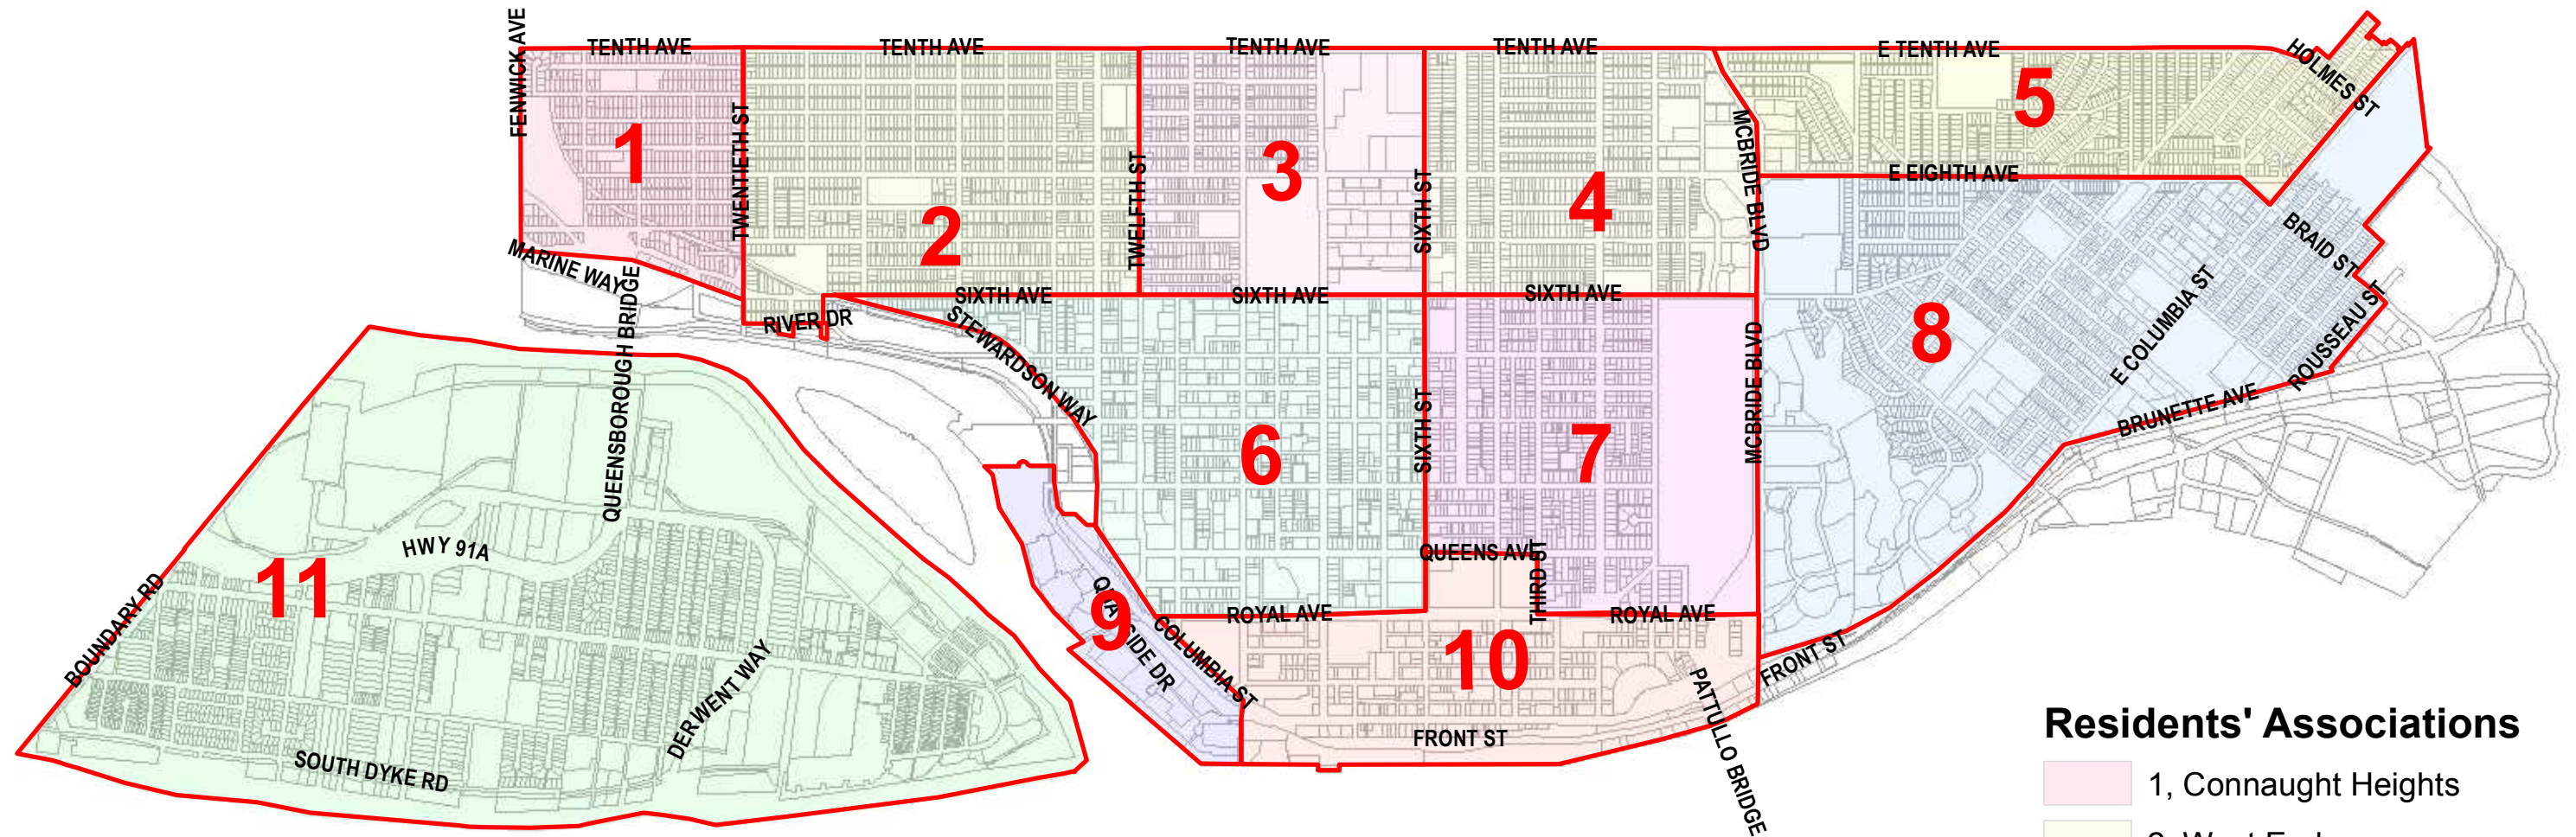

Residents' Association Boundaries

Residents' Associations

- 1, Connaught Heights
- 2, West End
- 3, Moody Park
- 4, Glenbrooke North
- 5, Massey Victory Heights
- 6, Brow of the Hill
- 7, Queens Park
- 8, McBride Sapperton
- 9, Quayside
- 10, Downtown
- 11, Queensborough